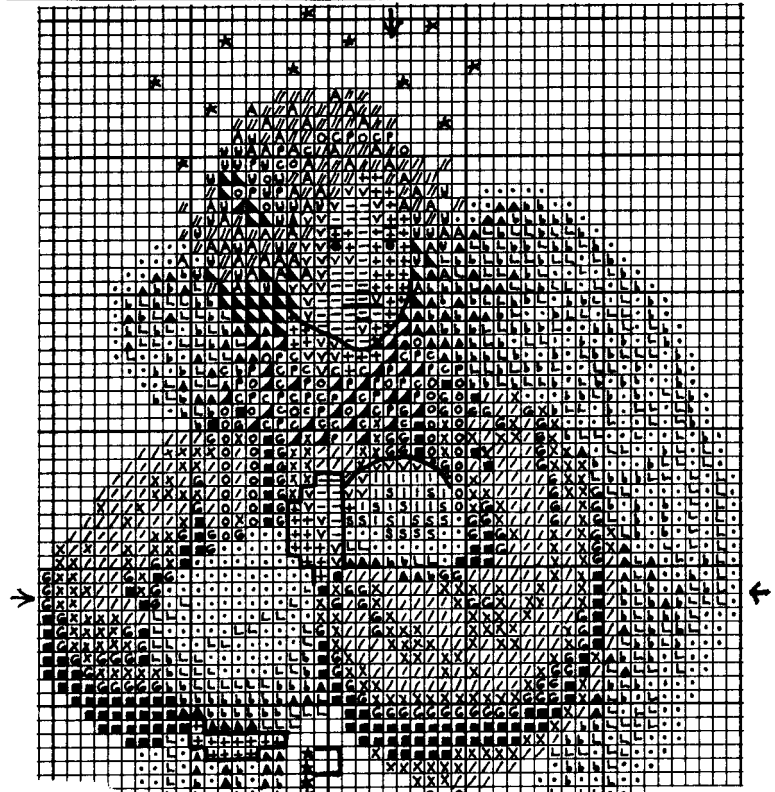

# TOLD IN A GARDEN

A gift from

"Christmas 1990 Angel" ©1990  
 by Marilyn Jensen - Embroid  
 Now on natural linen  
 or corker fabric.  
 3 1/2 x 5 1/2" on 10ct.  
 3 3/8 x 6 1/4" on 14ct.

Backstitch  
2 strands

758 on baby  
 898 on eyes  
 356 on hands & feet  
 lettering in gold

Marilyn, not to be sold or kittied.

DMC.

- 924
- x 926
- 1 927
- ▲ 934
- P 936
- 948
- A 434 C 3012
- // 435 ▲ 3023
- v 754 b 3024
- + 758 S 3045
- L 822 G 3768
- ▲ 898
- white
- \* metallic gold

st. ct. 51 x 86