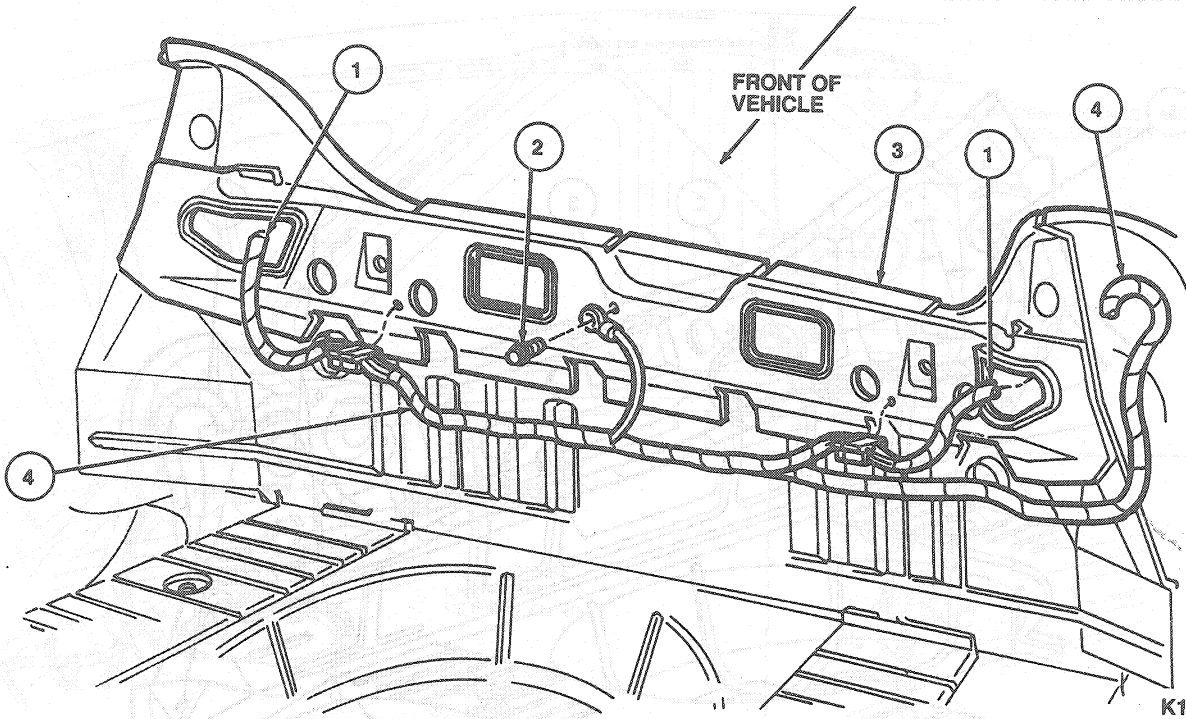

REMOVAL AND INSTALLATION (Continued)

Sable

K16750-A

Item	Part Number	Description
1	13407	Wiring Assy to Rear Lamps
2	N801846	Screw
3	—	Lower Back Panel
4	14405	Wiring Assy