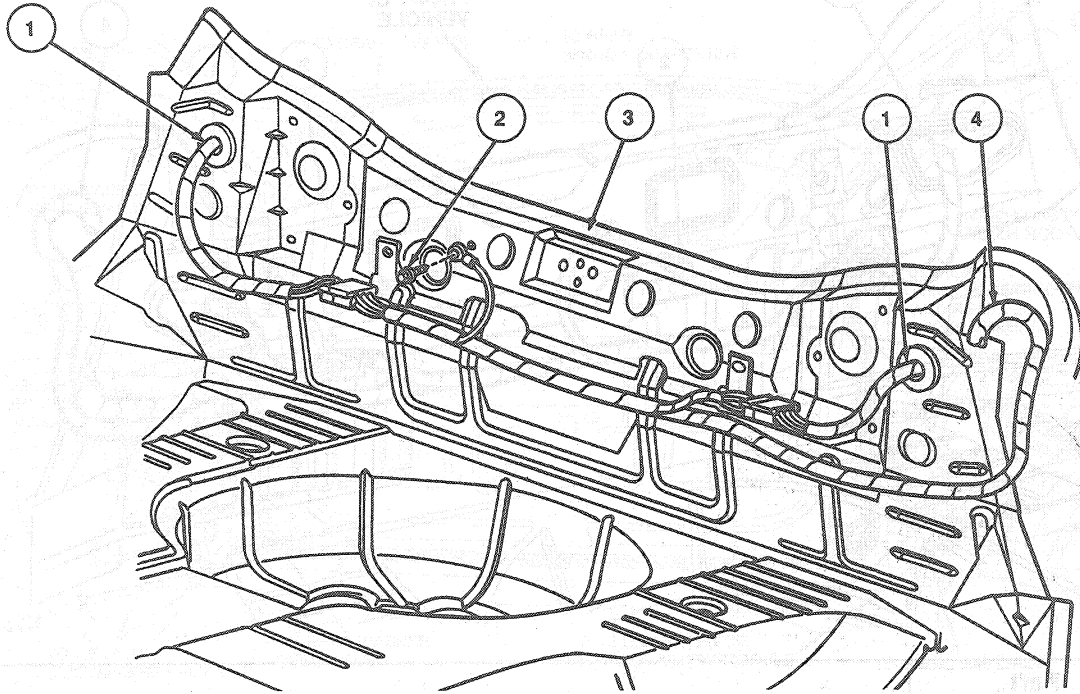

REMOVAL AND INSTALLATION (Continued)

Lower Back Panel—Sedan

Taurus

K16749-A

Item	Part Number	Description
1	13407	Wiring Assy to Rear Lamps
2	N801846	Screw
3	—	Lower Back Panel
4	14405	Wiring Assy