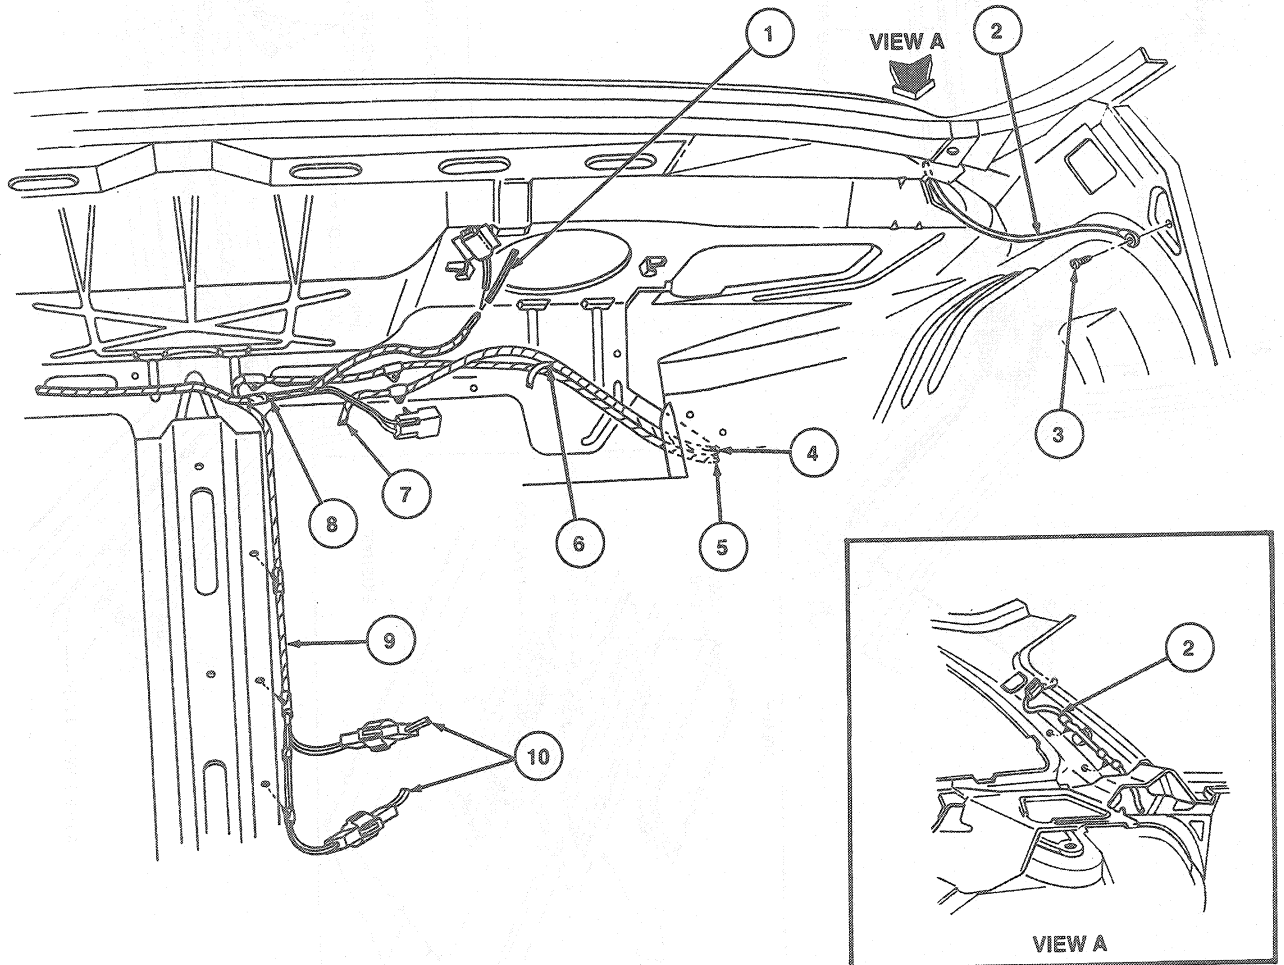

REMOVAL AND INSTALLATION (Continued)

Item	Part Number	Description
1	—	To Seat Switch
2	—	To Power Seat
3	—	To Safety Belt
4	—	To Console
5	14A488	Wiring Assy
6	14401	Wiring Assy
7	—	To Anti-Theft Wiring
8	N804690-S36	Screw (2 Req'd)
9	—	To Rear Lamps
10	17A409	Wiring Assy
11	14405	Wiring Assy

(Continued)

Item	Part Number	Description
12	14A488	Wiring Assy Window Regulator Jumper with Power Mirror, Premium Sound and / or Curb Lamps and / or Moon Roof
13	14631	Wiring Assy Window Regulator
14	14A468	Wiring Assy Window Regulator Jumper Illuminated Entry and / or Power Locks
15	14A488	Wiring Assy without Illuminated Entry or Power Locks
16	14B007	Air Bag Sensor
17A	N803953-S36MG	Screw
A		Tighten to 4-5.6 N-m (36-49 Lb-in)

Package Tray

K13994-B