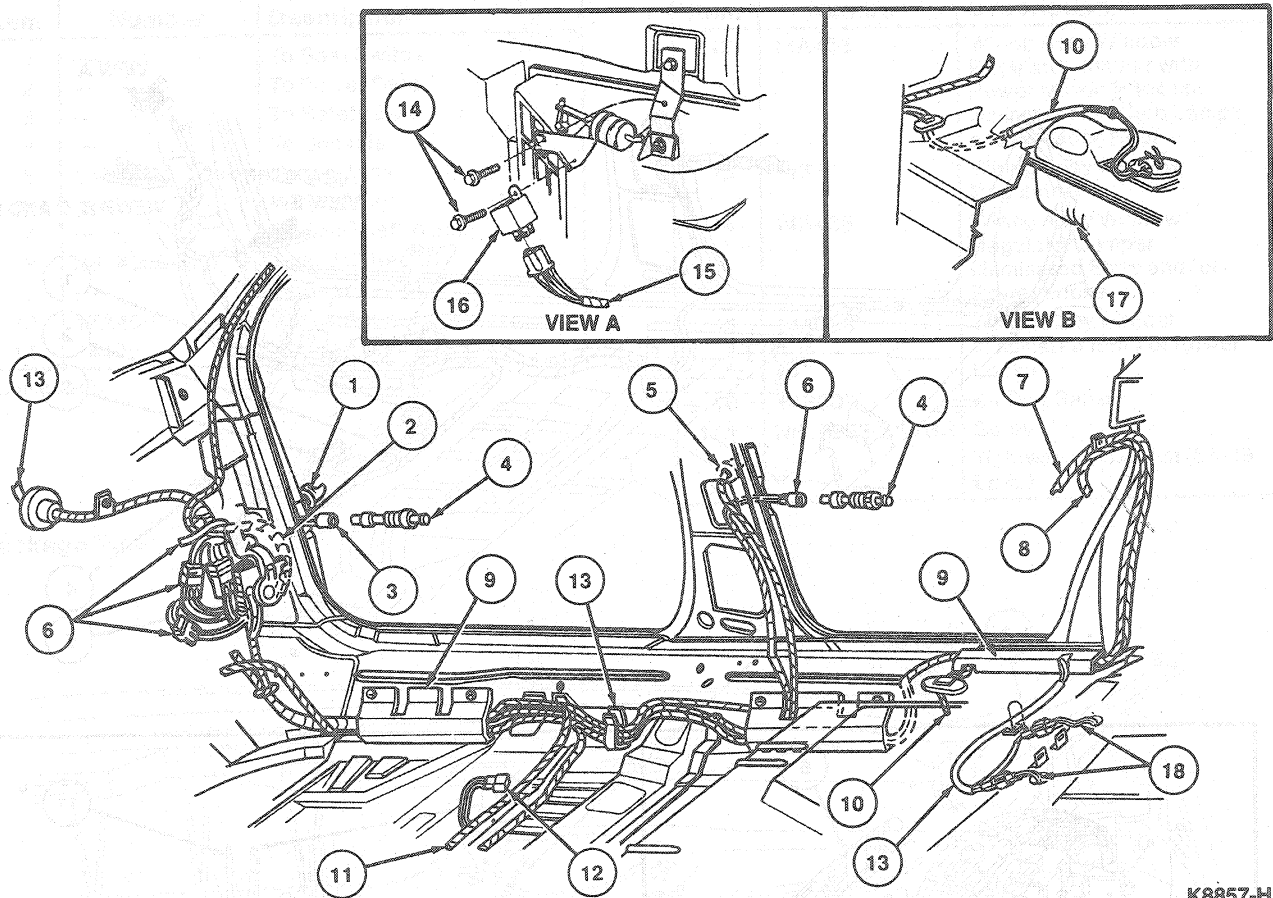

REMOVAL AND INSTALLATION (Continued)

Floorpan, RH

K8857-H

Item	Part Number	Description
1	14630	Wiring Assy
2	15A657	Roof Sliding Panel Control
3	14405	Wiring Assy
4	13713	Courtesy Lamp Switch
5	—	Wiring Assy To RH Rear Door
6	14A488	Wiring Assy
7	19B113	Wiring Assy
8	2C055	Wiring Harness Assy
9	—	Shield

Item	Part Number	Description
10	14405	Wiring Assy To Fuel Pump Sender
11	—	Wiring Assy To LH Floorpan
12	—	Wiring Assy To Seat Wiring
13	—	To Rear Brake Skid Control
14	N801846-S36MG	Screw
15	15A657	Wiring Assy
16	15B683	Moon Roof Motor Relay
17	9002	Fuel Tank
18	—	To LH, RH Rear Anti-Lock Wheel Sensors