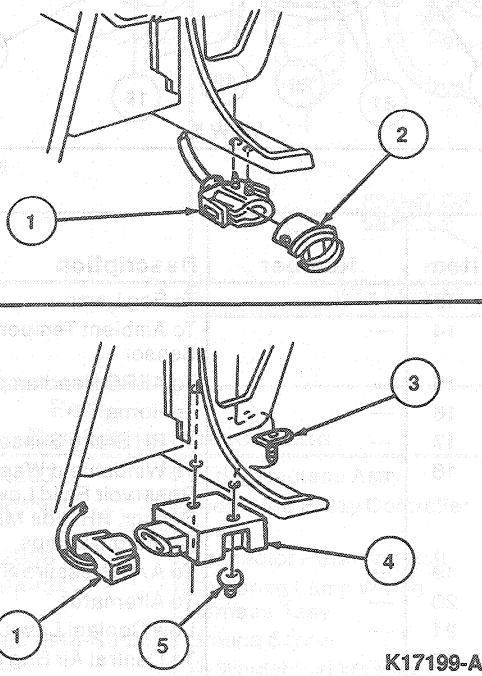

REMOVAL AND INSTALLATION (Continued)

Anti-Lock Hydraulic Brake Control

Running Lamp Control Module

Item	Part Number	Description
1	14290	Wiring Harness Assy
2	14A624	Shorting Bar
3	N800320-S32	Screw and Retainer Assy
4	15A270	Light System Control and Bracket Assy
5	620391-S36	Nut and Washer Assy