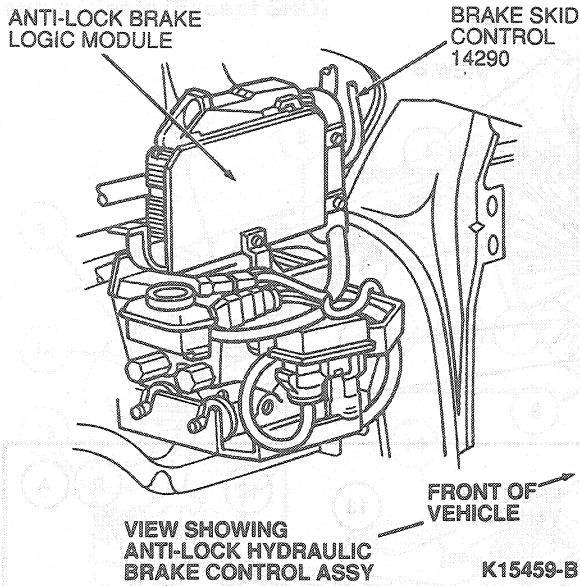

REMOVAL AND INSTALLATION (Continued)

Anti-Lock Hydraulic Brake Control

Running Lamp Control Module

Item	Part Number	Description
1	14290	Wiring Harness Assy
2	14A624	Shorting Bar
3	N800320-S32	Screw and Retainer Assy
4	15A270	Light System Control and Bracket Assy
5	620391-S36	Nut and Washer Assy