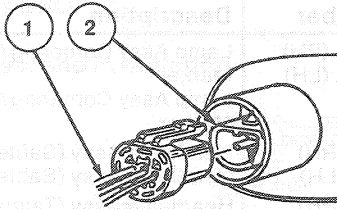

REMOVAL AND INSTALLATION (Continued)

Taurus Except SHO

VIEW SHOWING INSTALLATION OF WIRING ASSY TO HEADLAMP ASSY

RH CORNERING LAMP SHOWN
LH TYPICAL

K12990-D

Item	Part Number	Description
1	14290	Wiring Assy
2	13005 (RH) 13006 (LH)	Headlamp Assy
3	—	Bumper Assy
4	—	Cornering Lamp Assy
5	—	Cornering Lamp Socket Assy

Sable and Taurus SHO

NOTE: NO BULB IN SHO

K16712-B