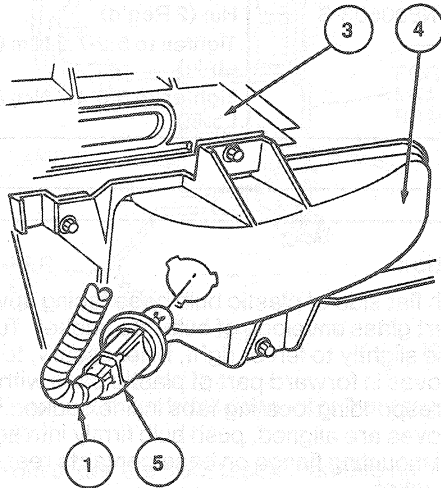

REMOVAL AND INSTALLATION (Continued)

Taurus Except SHO

VIEW SHOWING INSTALLATION OF WIRING ASSY TO HEADLAMP ASSY

RH CORNERING LAMP SHOWN
LH TYPICAL

K12990-D

Item	Part Number	Description
1	14290	Wiring Assy
2	13005 (RH) 13006 (LH)	Headlamp Assy
3	—	Bumper Assy
4	—	Cornering Lamp Assy
5	—	Cornering Lamp Socket Assy

Sable and Taurus SHO

NOTE: NO BULB IN SHO

K16712-B