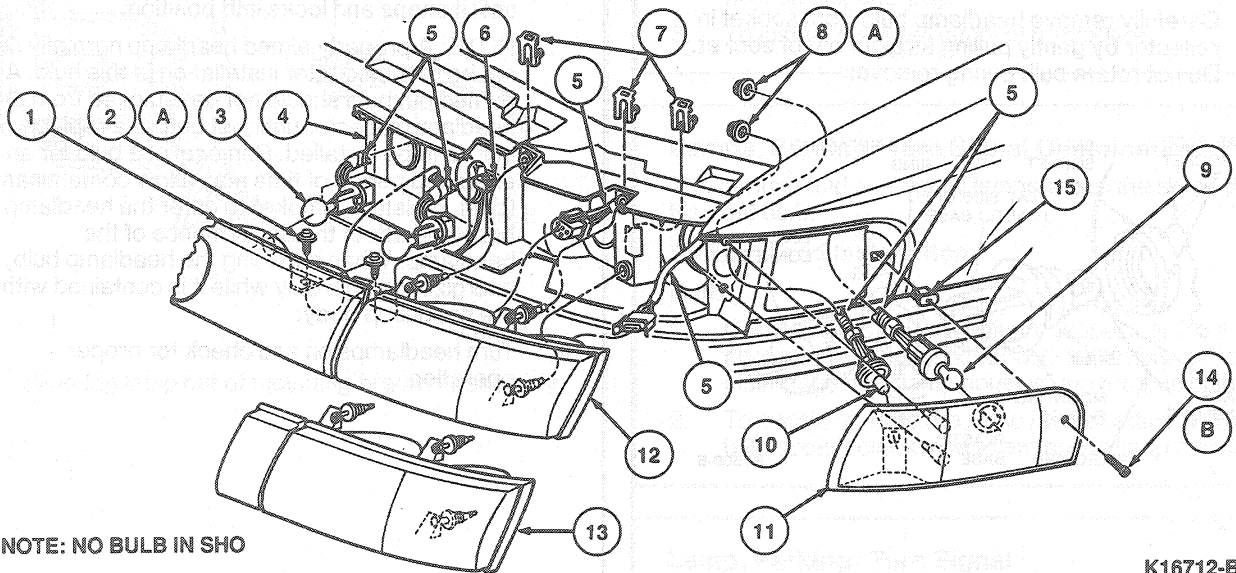

REMOVAL AND INSTALLATION (Continued)

Taurus Except SHO

VIEW SHOWING INSTALLATION OF WIRING ASSY TO HEADLAMP ASSY

RH CORNERING LAMP SHOWN
LH TYPICAL

K12990-D

Item	Part Number	Description
1	14290	Wiring Assy
2	13005 (RH) 13006 (LH)	Headlamp Assy
3	—	Bumper Assy
4	—	Cornering Lamp Assy
5	—	Cornering Lamp Socket Assy

Sable and Taurus SHO

NOTE: NO BULB IN SHO

K16712-B