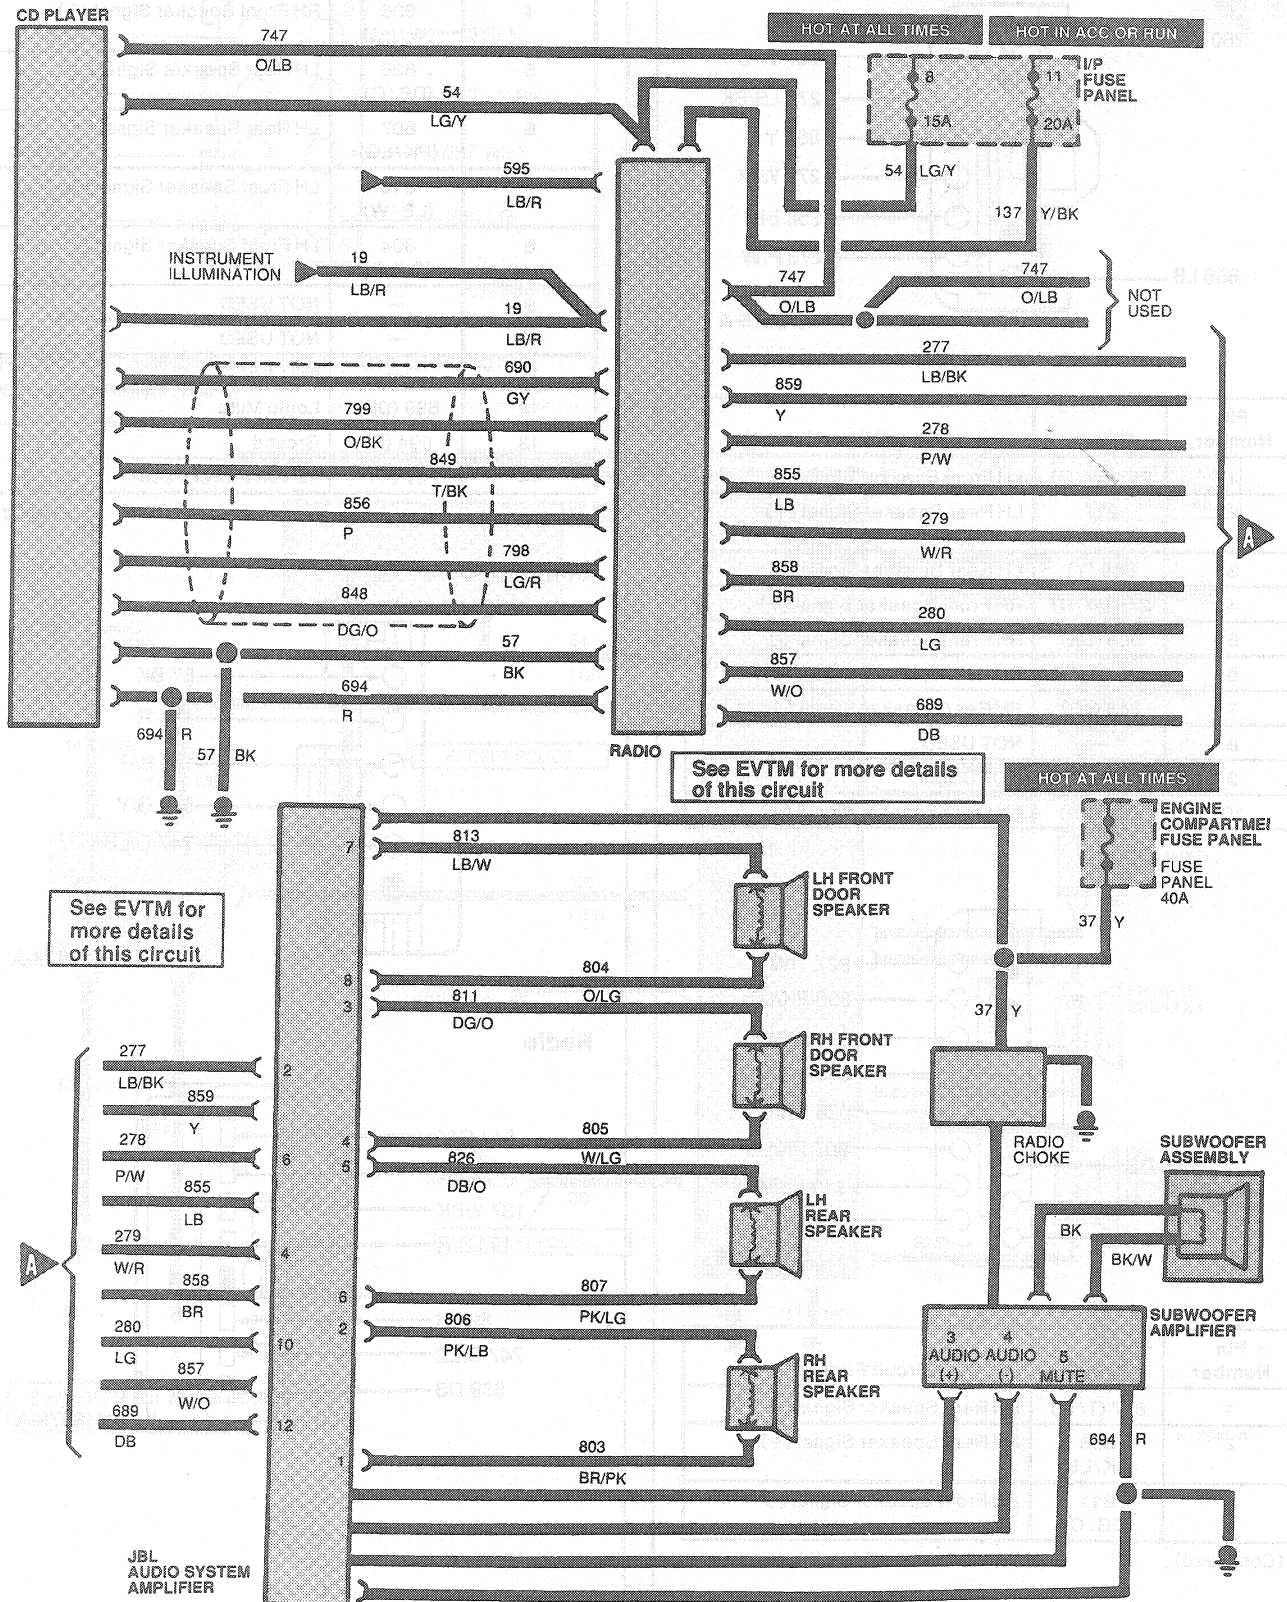

DIAGNOSIS AND TESTING (Continued)

Premium Analog Cassette (PAC) with JBL Amplifier and With Audio Disc Player

K17547-A