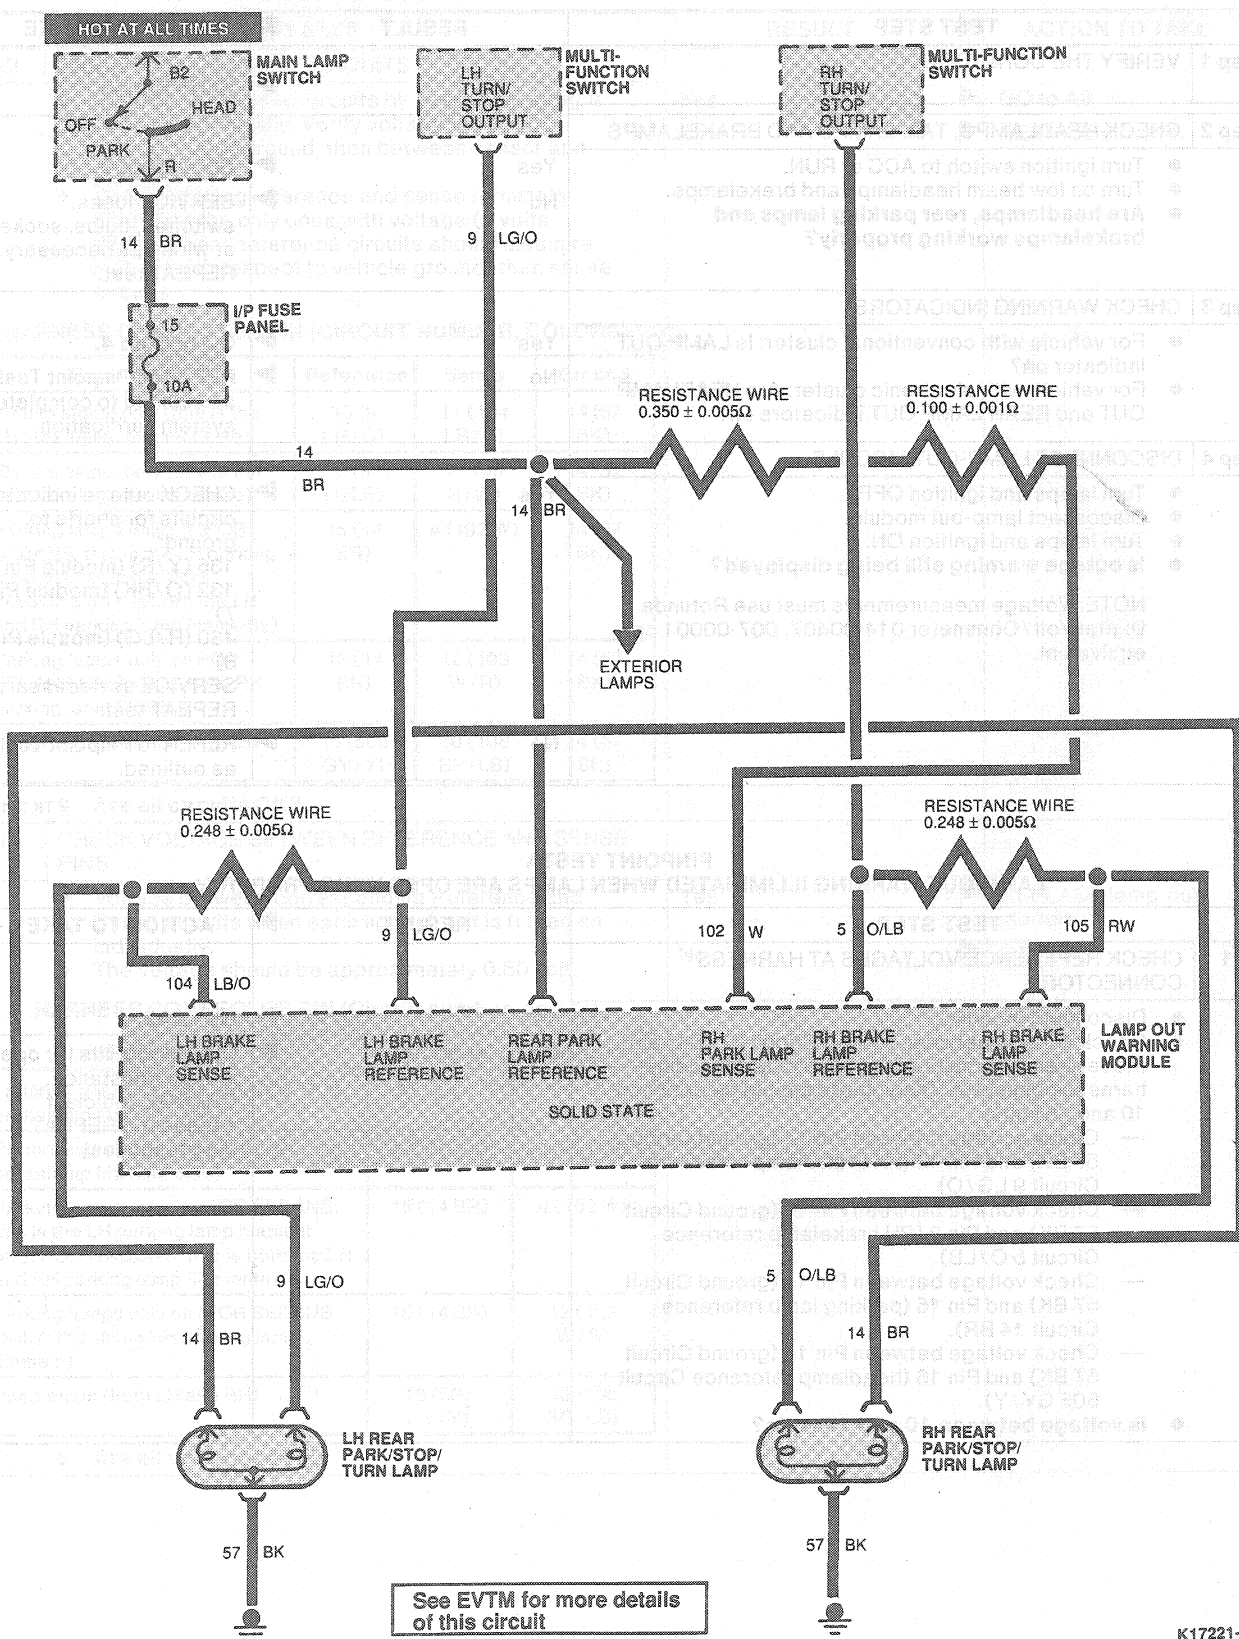

DIAGNOSIS AND TESTING (Continued)

Parking/Stop/Turn Lamp—Wagon

K17221-A