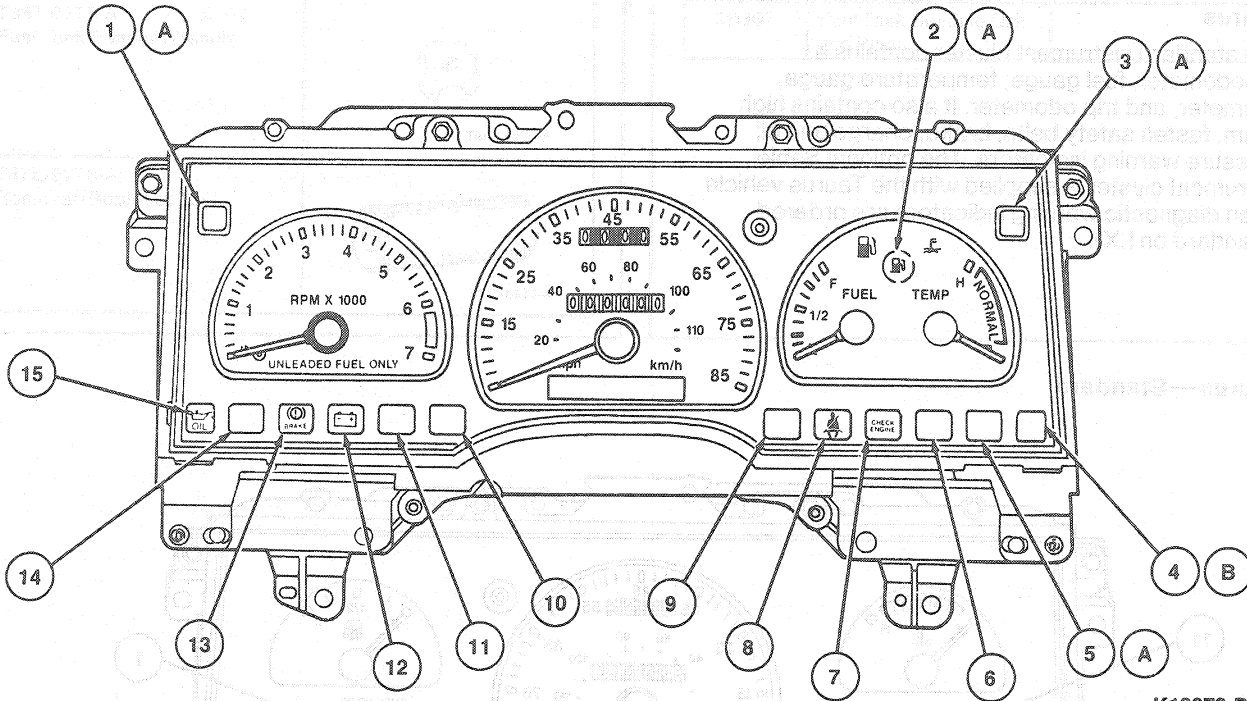

**DESCRIPTION AND OPERATION (Continued)**

Item	Description
1	Safety Belt Indicator
2	Liftgate Ajar Indicator
3	Air Bag Readiness Indicator
4	Check Engine / Malfunction Indicator Lamp (MIL)
5	RH Turn Signal Indicator

Item	Description
6	LH Turn Signal Indicator
7	High Beam Indicator
8	Charging System Indicator
9	Anti-Lock Brake Indicator
10	Low Oil Pressure Indicator
11	Brake System Indicator

(Continued)

TK13972B

**Sable**

The Sable instrument cluster contains a speedometer with trip odometer, fuel gauge, temperature gauge and tachometer. The cluster also contains a high beam, turn signals, fasten safety belts, brake, oil pressure, liftgate ajar (station wagon only) and charge warning indicators. An optional cluster with diagnostic warning indicators is also available (standard on LS).

**Sable LS/Taurus LX (Standard) Sable/Taurus (Optional)**

K13973-B

Item	Description
1A	Lamp Out
2A	Low Fuel Indicator
3A	Low Washer Fluid Indicator
4B	Liftgate / Door Ajar Indicator
5A	Check Oil Indicator
6	Air Bag Readiness Indicator
7	Check Engine Indicator
8	Safety Belt Indicator