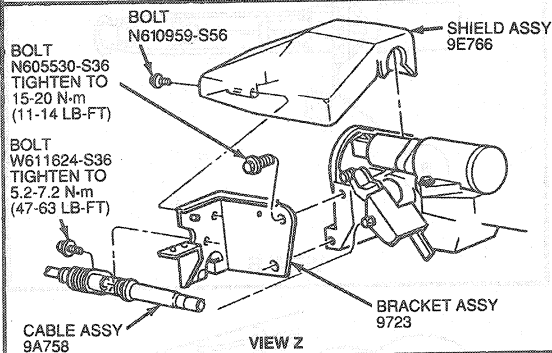

REMOVAL AND INSTALLATION (Continued)

3.0L Engine, AXODE

V4556-G