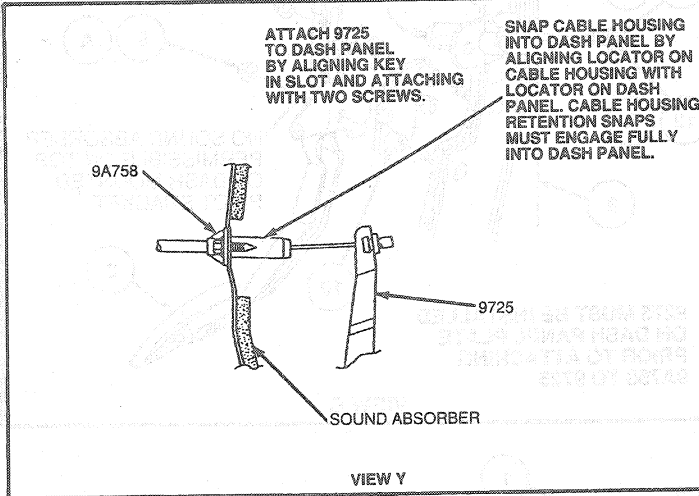

REMOVAL AND INSTALLATION (Continued)

3.0L Engine, AXODE

V4556-G