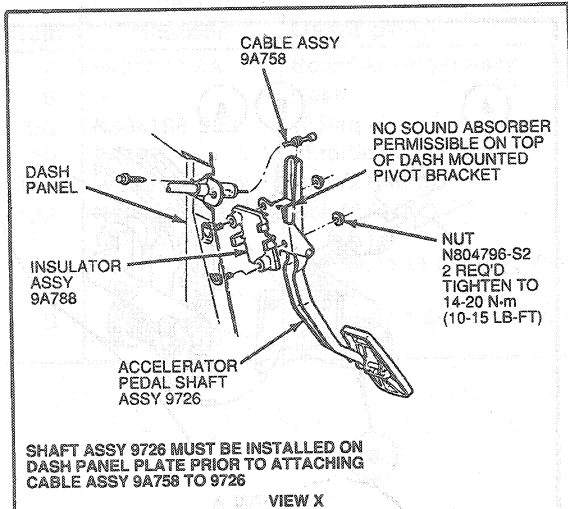

REMOVAL AND INSTALLATION (Continued)

3.0L Engine, AXODE

V4556-G