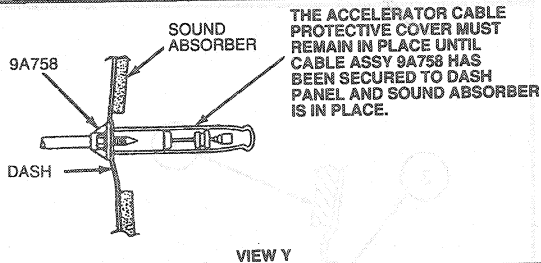

REMOVAL AND INSTALLATION (Continued)

3.0L Engine, AXODE

V4556-G