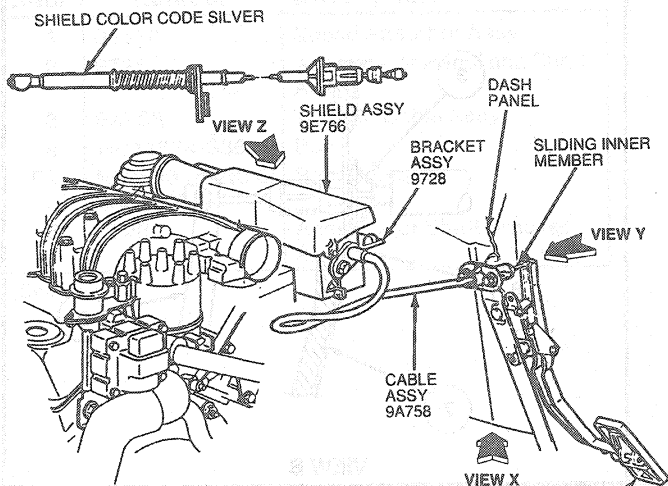

REMOVAL AND INSTALLATION (Continued)

3.0L Engine, AXODE

V4556-G