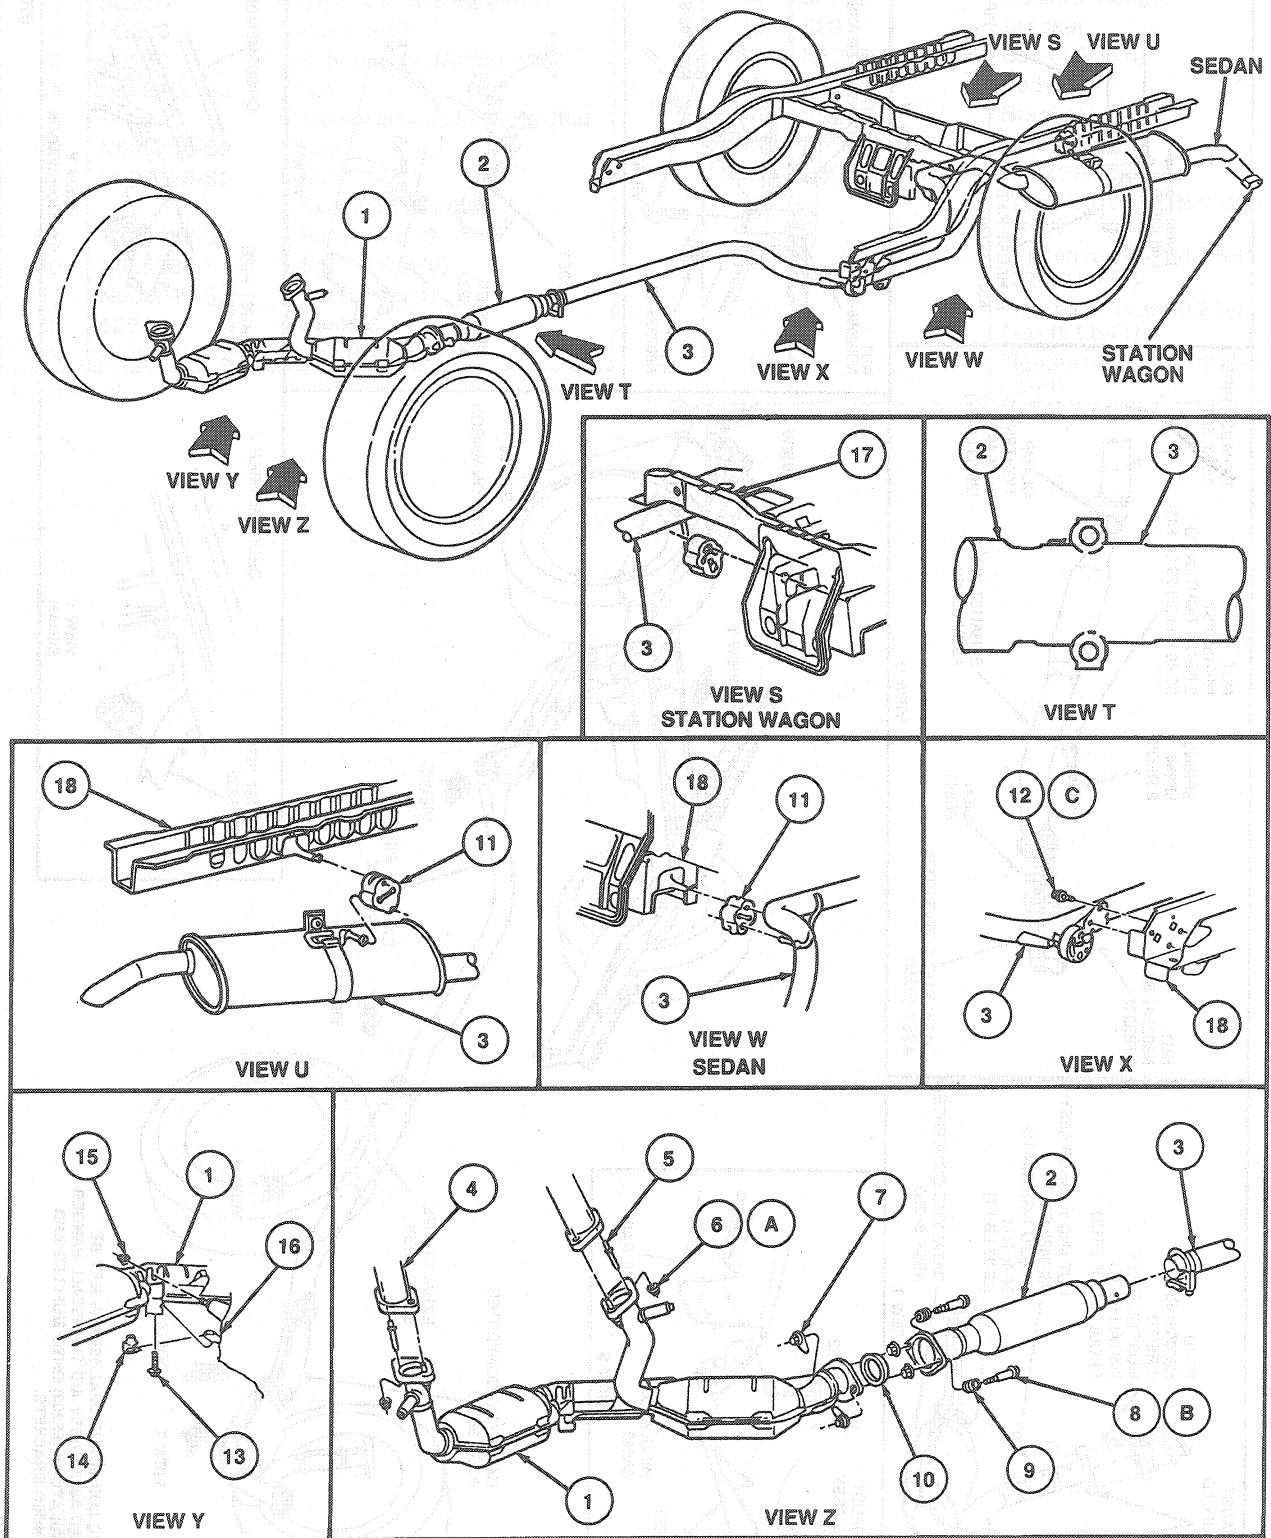

REMOVAL AND INSTALLATION (Continued)

3.0L MFI California Only

U2452-A