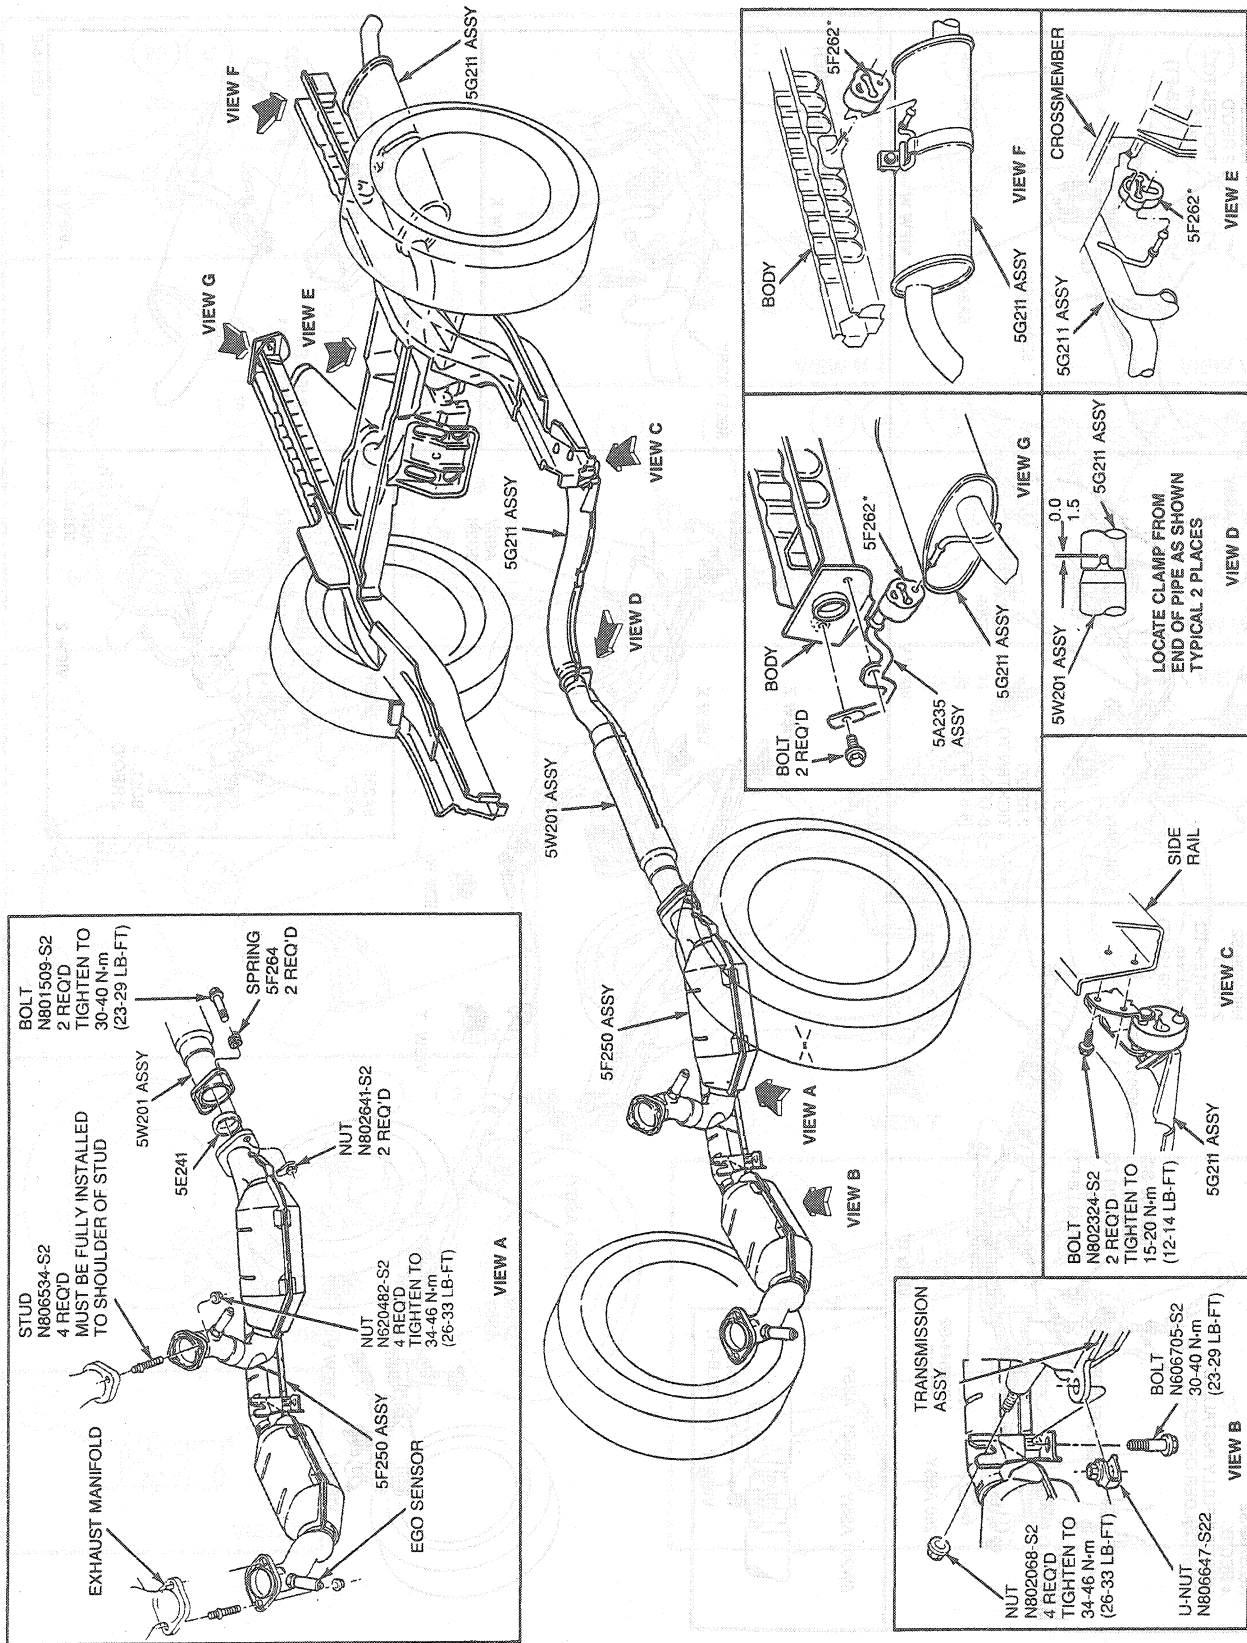

REMOVAL AND INSTALLATION (Continued)

3.8L Police Sedan

U2117-D