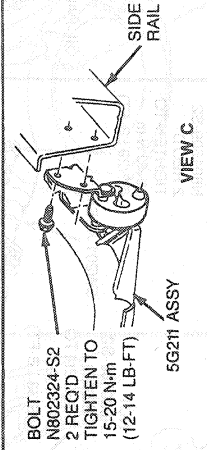

REMOVAL AND INSTALLATION (Continued)

3.8L Police Sedan

U2117-D