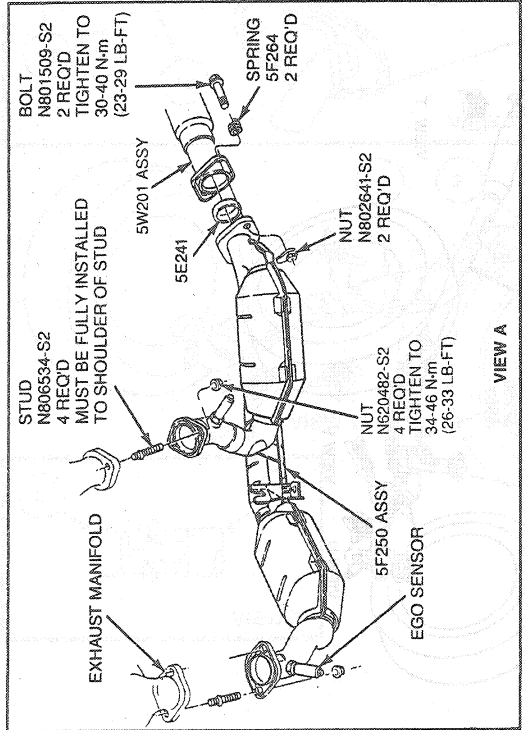

REMOVAL AND INSTALLATION (Continued)

3.8L Police Sedan

U2117-D