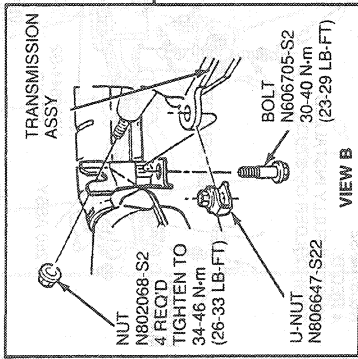

REMOVAL AND INSTALLATION (Continued)

3.8L Police Sedan

U2117-D