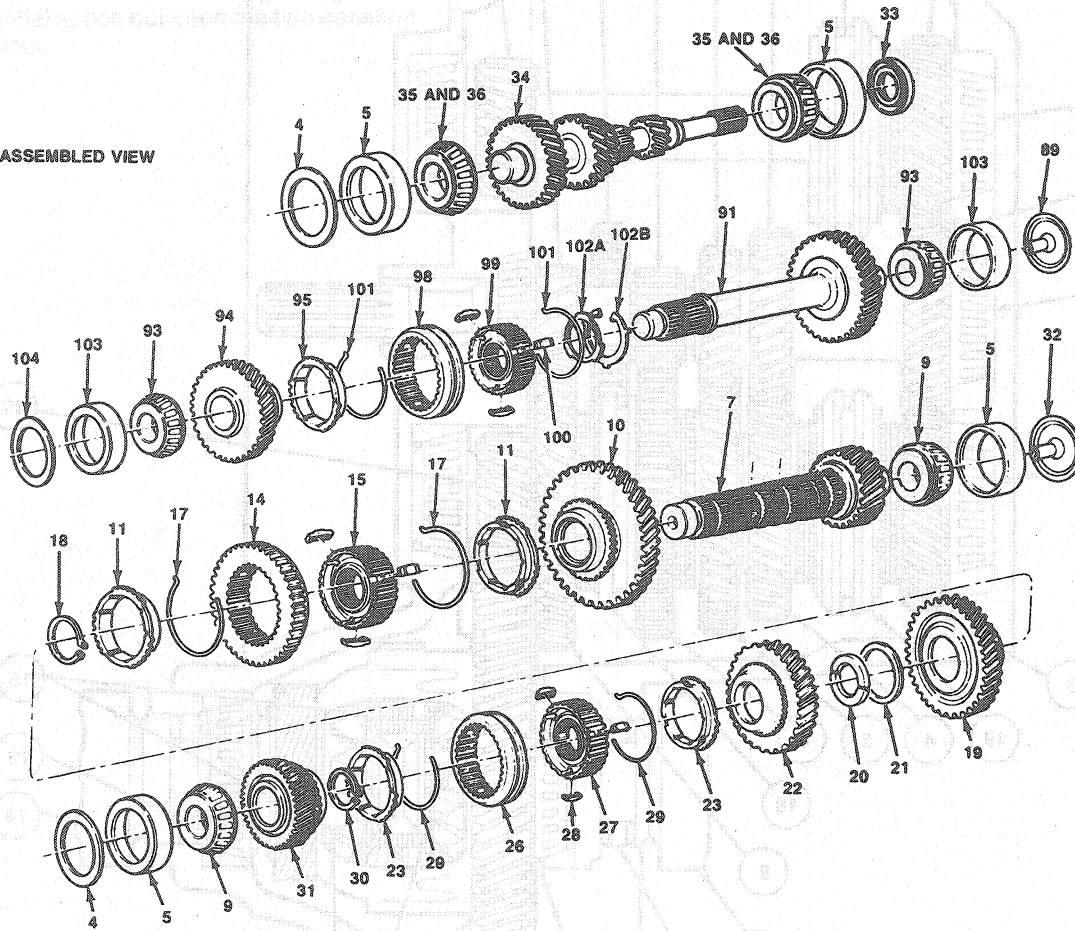

DESCRIPTION (Continued)

(Continued)

Item	Description
1	Mainshaft
2	Input Cluster Gear Shaft
3	4th Speed Gears
4	3rd Speed Gears
5	2nd Speed Gears
6	Reverse Gears
7	Reverse Idler Gear
8	1st Speed Gears
9	5th Speed Gear Shaft

Item	Description
10	5th Speed Gear
11	5th Gear Shaft Pinion Gear
12	Mainshaft Pinion Gear
13	Differential Oil Seals
14	CV Shafts
15	Differential Pinion Gears
16	Differential Side Gears
17	Final Drive Ring Gear
18	1st/2nd Synchronizer
19	3rd/4th Synchronizer
20	5th Synchronizer

(Continued)

MTX DISASSEMBLED VIEW

C4451-G