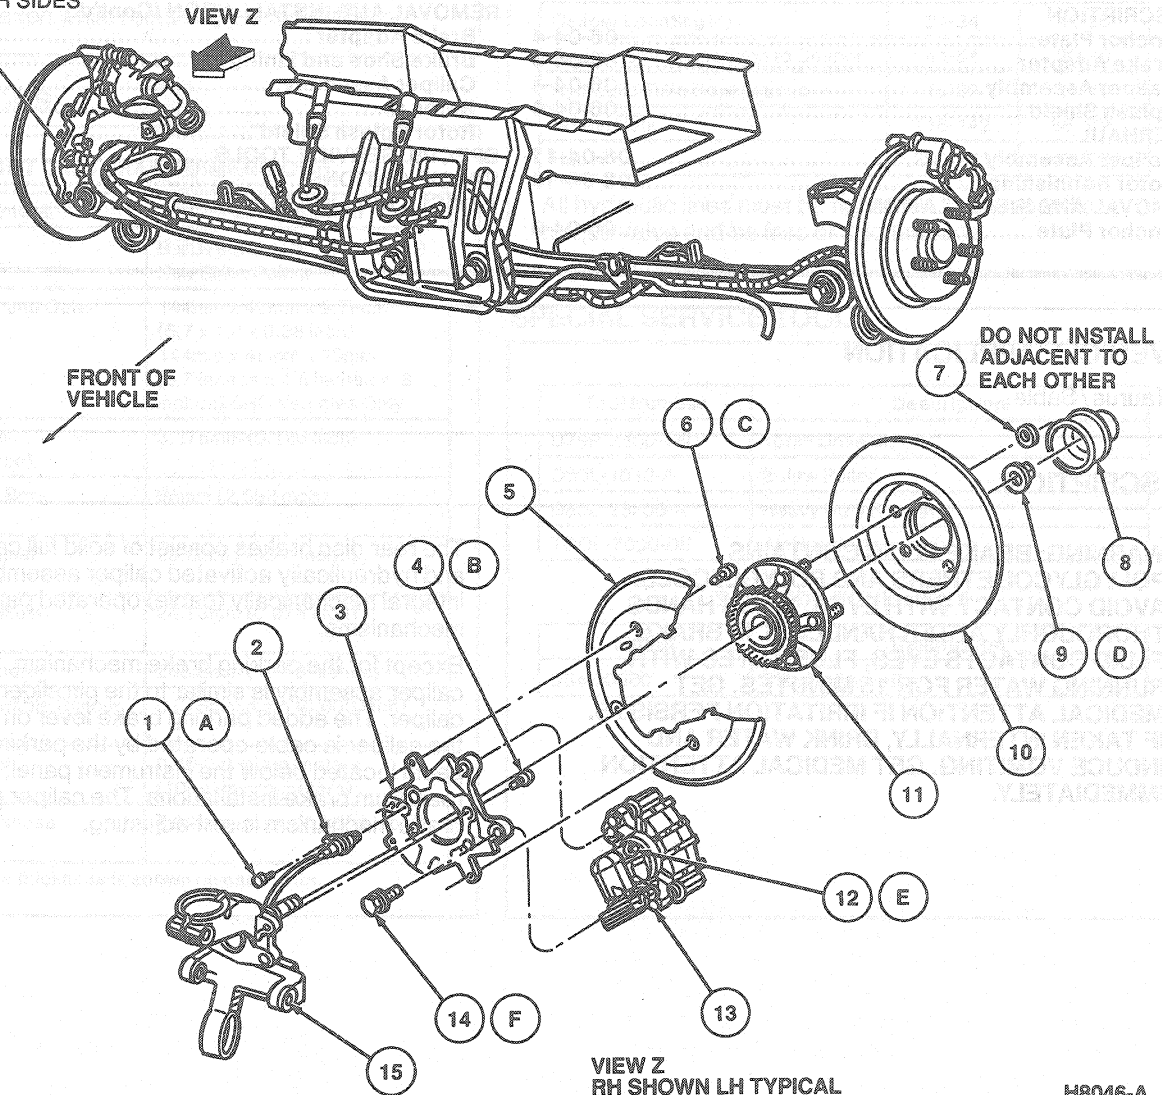

DESCRIPTION (Continued)

Sedan

ROUTE ANTI-LOCK WIRE
UNDER PARKING BRAKE
CABLE-BOTH SIDES

VIEW Z
RH SHOWN LH TYPICAL

H8046-A

Item	Part Number	Description
1A	N605518-S100	Bolt
2	2C216 (LH) 2C190 (RH)	Anti-Lock Sensor Assy
3	2C101 (LH) 2C100 (RH)	Disc Brake Adapter
4B	N805086-S100	Bolt (4 Req'd)
5	2C028	Splash Shield
6C	N602726-S2	Bolt (3 Req'd)
7	W623485-S2	Retainer Nut (2 Req'd)
8	1N135	Dust Cap
9D	2B423	Nut
10	2C026	Rotor
11	2B664	Hub Assy

(Continued)

Item	Part Number	Description
12E	—	Bleed Screw
13	2K327 (RH) 2K328 (LH)	Caliper Assy
14F	N805163-S150	Bolt (2 Req'd)
15		Knuckle Assy
A		Tighten to 4.5-6.8 N-m (3-5 Lb-Ft)
B		Tighten to 59-81 N-m (44-60 Lb-Ft)
C		Tighten to 8-12 N-m (6-9 Lb-Ft)
D		Tighten to 255-345 N-m (188-254 Lb-Ft)