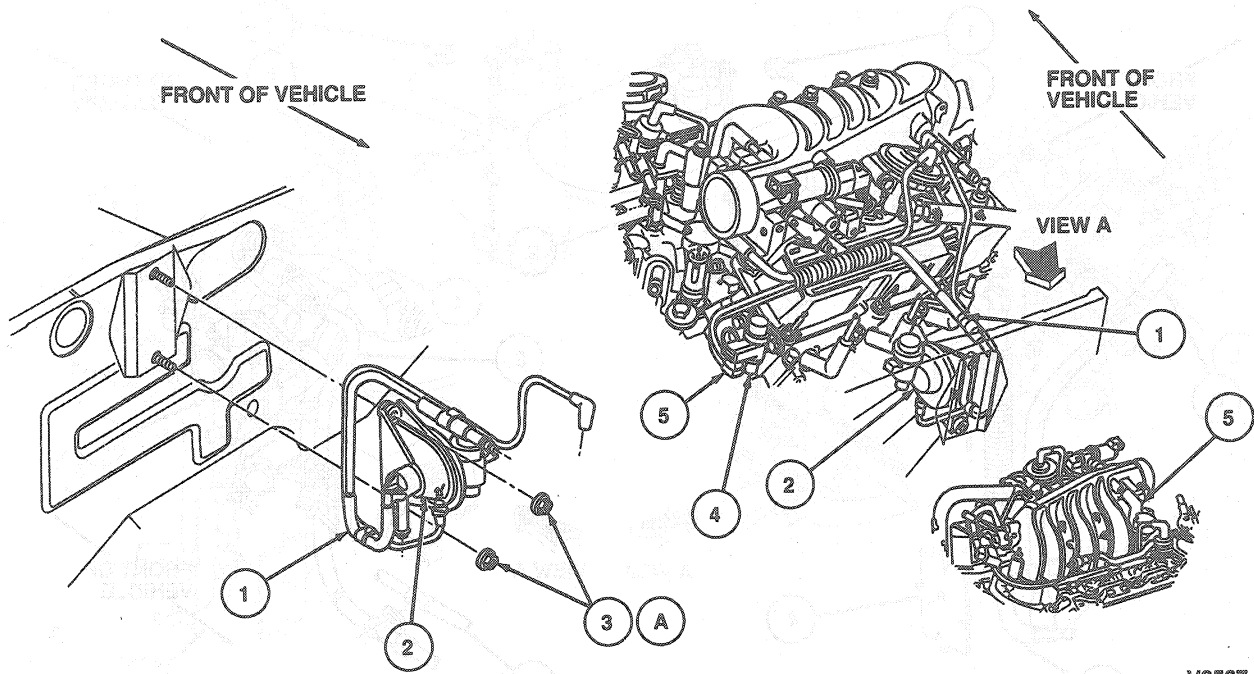

REMOVAL AND INSTALLATION (Continued)

Evaporative Emission System 3.0L (FF Only)

V8567-A

Item	Part Number	Description
1	9E498-EC	Main Emission Vacuum Control Connector
2	9C915	Fuel Vapor Canister Purge Regulator Valve
3A	N621905-S8	Nut and Washer Assy (2 Req'd)

Item	Part Number	Description
4	9J472	EGR Vacuum Regulator Bracket
5	93498-DD	Main Emission Vacuum Control Connector
A		Tighten to 6-11 N·m (53-97 Lb·In)

(Continued)