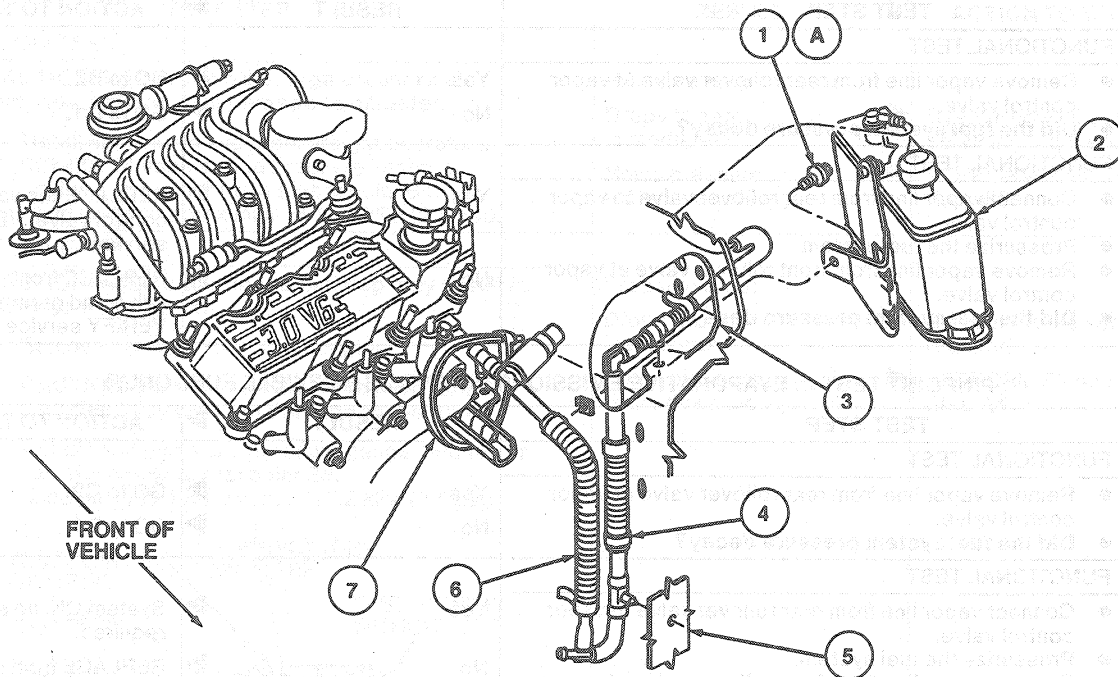

## REMOVAL AND INSTALLATION (Continued)

## Evaporative Emission System, 3.0L (Unleaded Gasoline Only)

V7755-A

Item	Part Number	Description
1A	N606688-S2	Screw and Washer Assy
2	9E857	Canister and Bracket Assy
3	—	LH Headlamp Opening
4	9K313	Fuel Vapor Front Hose

(Continued)

Item	Part Number	Description
5	—	Radiator Support
6	9C987	Hose and Valve Assy
7	—	Tie Strap
A	—	Tighten to 21.2-28.8 N·m (15-21 Lb·Ft)