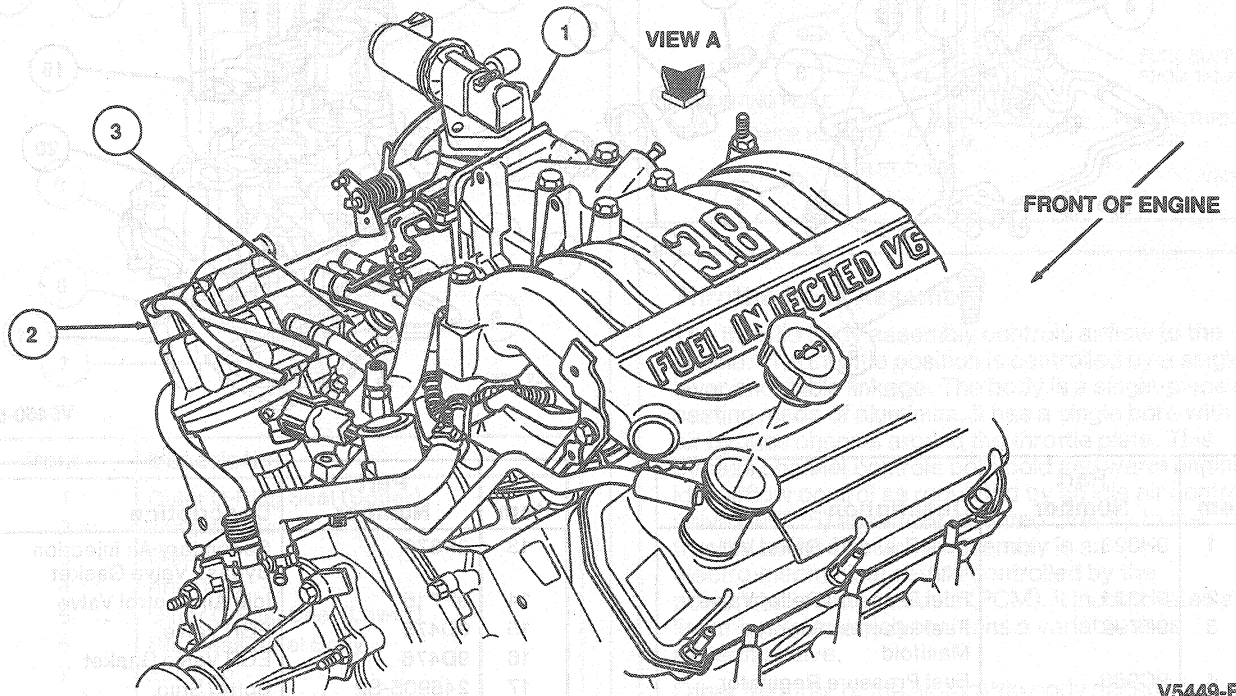

OPERATION (Continued)

(Continued)

V5449-E

Item	Part Number	Description
1	9F715	Idle Air Control Valve
2	—	Distributor and Cap Assy
3	9F593	Fuel Injector
4	—	Fuel Pressure Regulator Vacuum Harness

Item	Part Number	Description
5	9D475	EGR Valve
6	9E926	Throttle Body
7	6B890	PCV Valve
8	—	Crankcase Vent Tube
9	9C968	Fuel Pressure Regulator