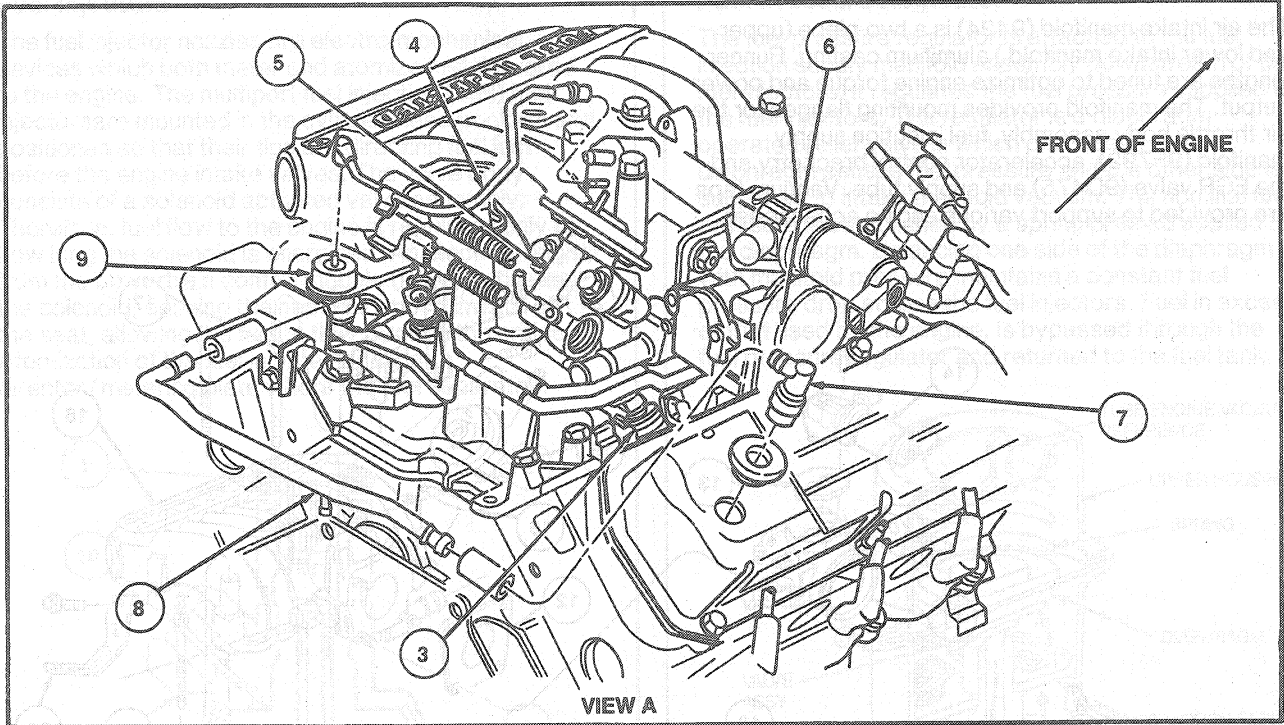

OPERATION (Continued)

(Continued)

V5449-E

Item	Part Number	Description
1	9F715	Idle Air Control Valve
2	—	Distributor and Cap Assy
3	9F593	Fuel Injector
4	—	Fuel Pressure Regulator Vacuum Harness

Item	Part Number	Description
5	9D475	EGR Valve
6	9E926	Throttle Body
7	6B890	PCV Valve
8	—	Crankcase Vent Tube
9	9C968	Fuel Pressure Regulator