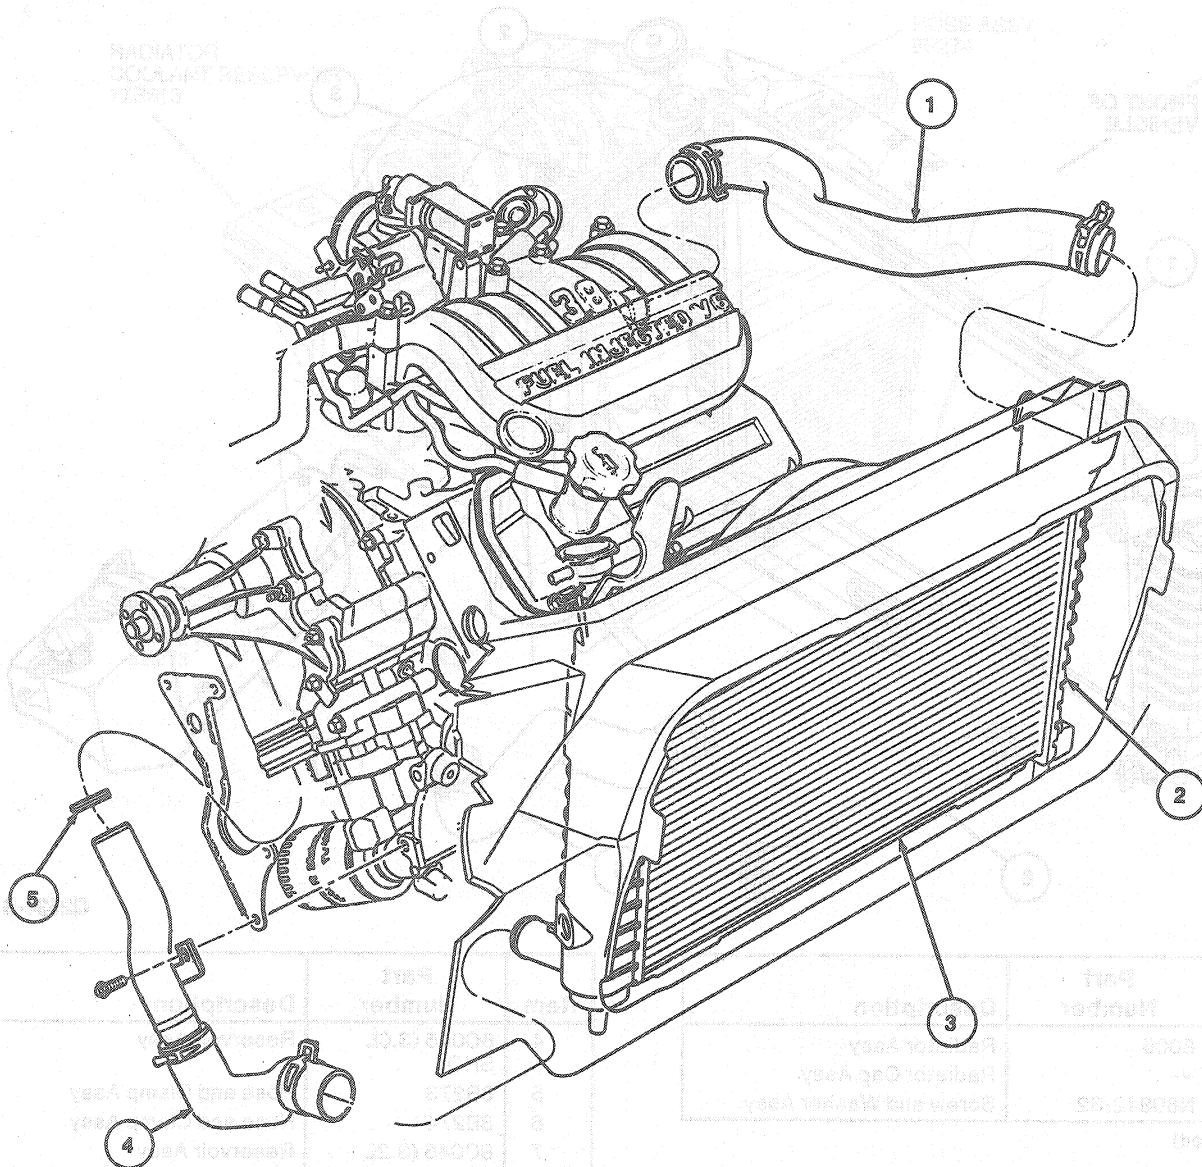

REMOVAL AND INSTALLATION (Continued)

Taurus/Sable

Q2514-C

Item	Part Number	Description
1	8B274	Upper Radiator
2	8005	Radiator Assy
3	—	Radiator Core
4	8291	Lower Radiator Hose and Lower Tube Assy
5	87061-S94	O-Ring