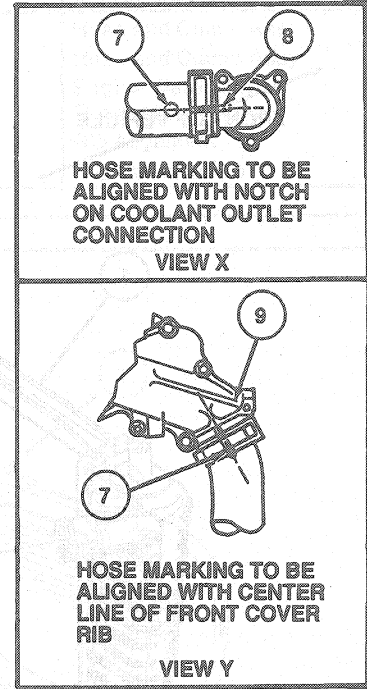

DESCRIPTION AND OPERATION (Continued)

Cooling System
3.0L Engine

Q2309-D

Item	Part Number	Description
1	86274	Upper Radiator Hose
2	8005	Radiator
3	389252-S100	Clamp (2 Req'd)
4	88273	Lower Radiator Hose

Item	Part Number	Description
5	381214-S200A	Overflow Hose
6	17B613	Reservoir Assy
7	—	Hose Marking
8	—	Notch
9	—	Rib

(Continued)