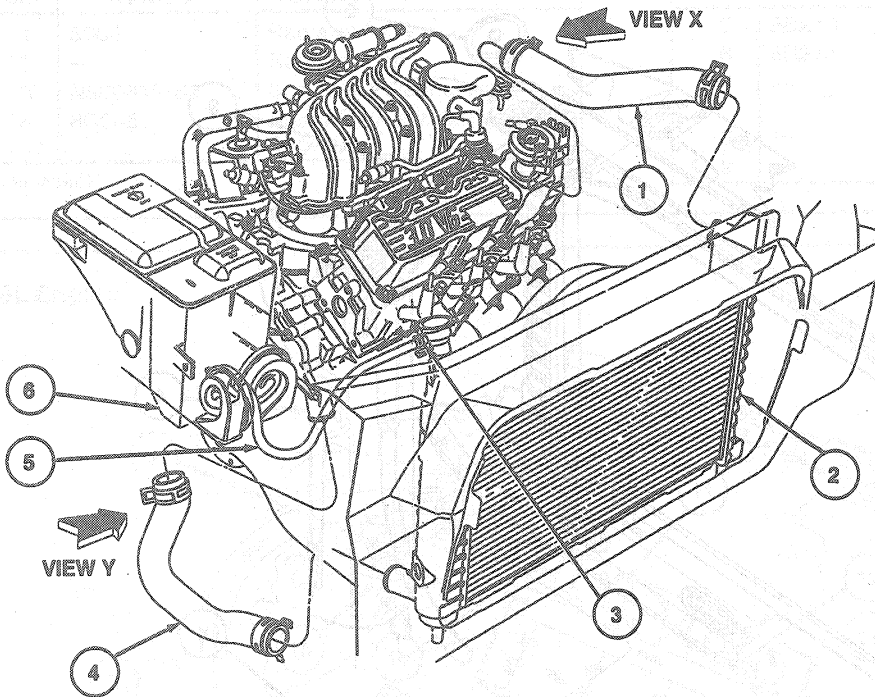

DESCRIPTION AND OPERATION (Continued)

Cooling System
3.0L Engine

Q2309-D

Item	Part Number	Description
1	86274	Upper Radiator Hose
2	8005	Radiator
3	389252-S100	Clamp (2 Req'd)
4	88273	Lower Radiator Hose

Item	Part Number	Description
5	381214-S200A	Overflow Hose
6	17B613	Reservoir Assy
7	—	Hose Marking
8	—	Notch
9	—	Rib

(Continued)