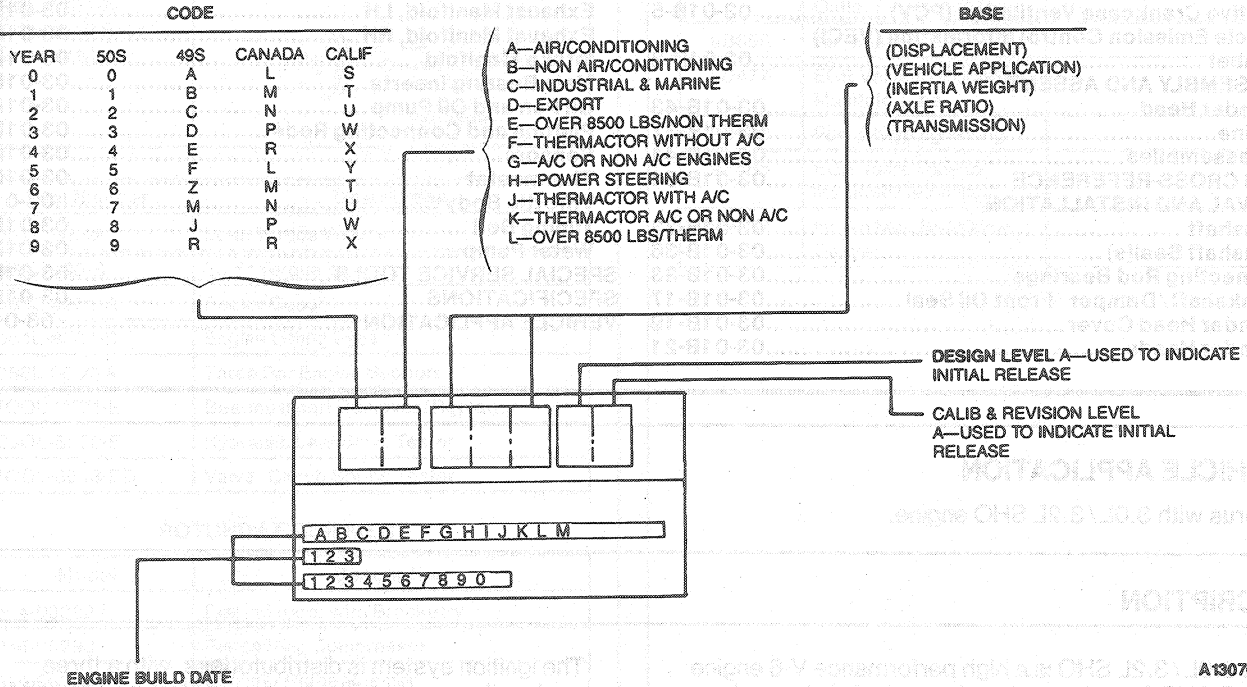

DESCRIPTION (Continued)

Engine Code Information Label

The engine code calibration number label is located on the engine right hand camshaft cover, adjacent to the throttle body (9E926). The label contains, among other information, the engine calibration number, engine build date, the engine plant code and an engine code.

A13076-A

Vehicle Emission Control Information (VECI) Label

The VECI label is located on the upper radiator shield area. It identifies the engine calibration number, the engine code number and revision level. These numbers are used to determine if parts are unique to specific engines.