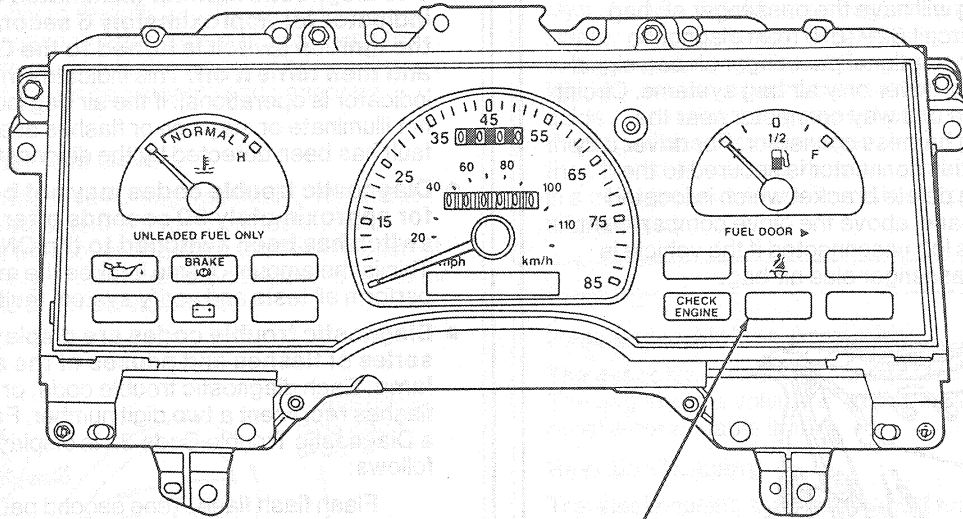

DESCRIPTION (Continued)

DESCRIPTION (Continued)

Taurus Standard

AIR BAG INDICATOR

K19327-A

Sable Standard and Taurus/Sable Optional Cluster

AIR BAG INDICATOR

K19328-A