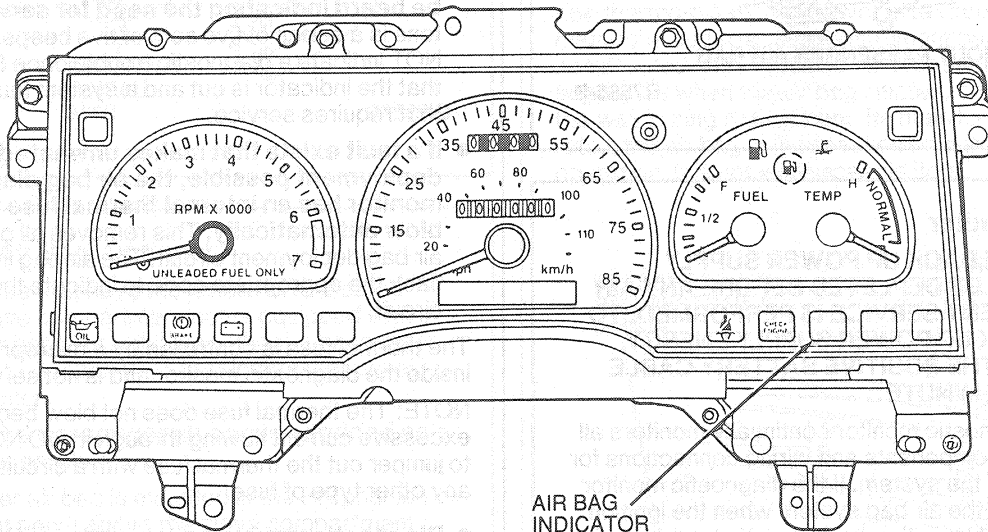

DESCRIPTION (Continued)

DESCRIPTION (Continued)

Taurus Standard

AIR BAG INDICATOR

K19327-A

Sable Standard and Taurus/Sable Optional Cluster

AIR BAG INDICATOR

K19328-A