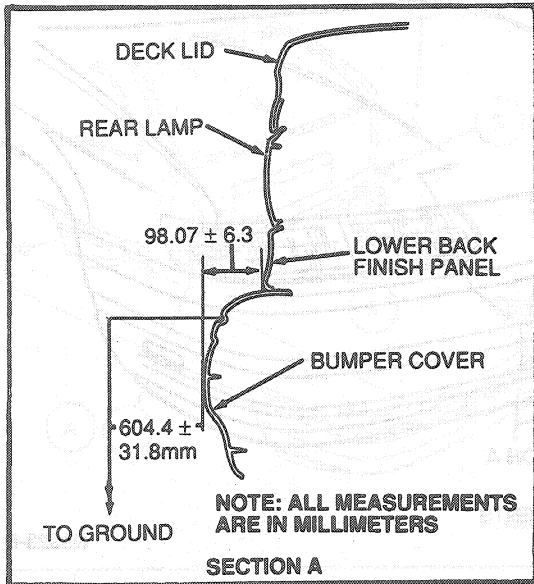

REMOVAL AND INSTALLATION (Continued)

Bumper, Rear  
Sedan  
Taurus Except SHO

N9325-A

Sable

N9326-A