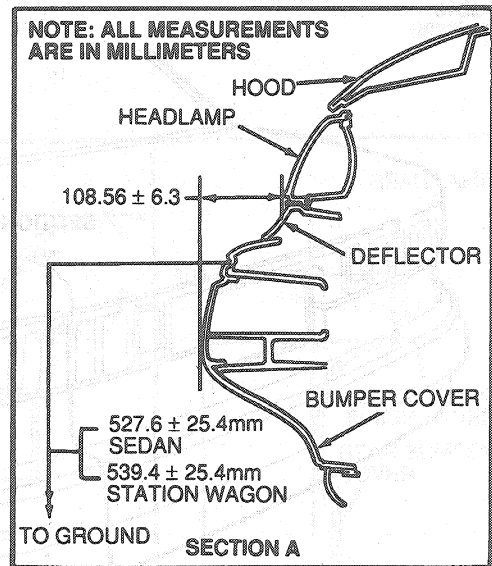

REMOVAL AND INSTALLATION (Continued)

Bumper, Front
Taurus Except SHO

NOTE: ALL MEASUREMENTS
ARE IN MILLIMETERS

N9323-B

Sable

NOTE: ALL MEASUREMENTS
ARE IN MILLIMETERS

N9324-A