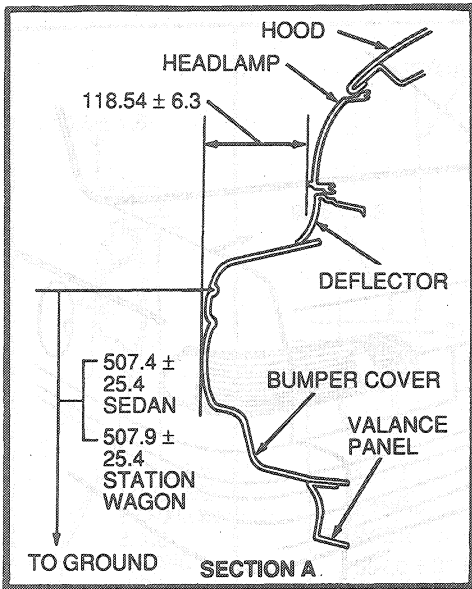

REMOVAL AND INSTALLATION (Continued)

Bumper, Front
Taurus Except SHO

NOTE: ALL MEASUREMENTS
ARE IN MILLIMETERS

N9323-B

Sable

NOTE: ALL MEASUREMENTS
ARE IN MILLIMETERS

N9324-A