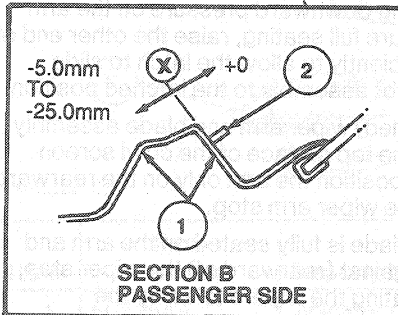

REMOVAL AND INSTALLATION (Continued)

Installation Specifications

K18624-A

Item	Part Number	Description
1	018A14	Cowl Vent Screen Assy
2	17526	Arm Assy

Item	Part Number	Description
3	—	Top Surface
4	—	Park Surface

(Continued)

Wiper Blades

Trico Wiper Blade/Element

To remove and install blade assembly, refer to the following illustration.