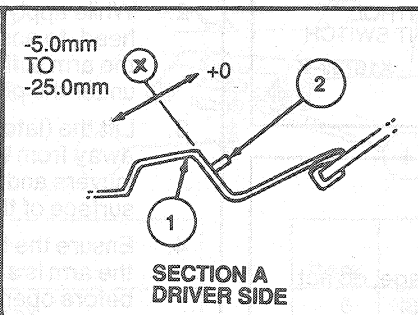

REMOVAL AND INSTALLATION (Continued)

Installation Specifications

K18624-A

Item	Part Number	Description
1	018A14	Cowl Vent Screen Assy
2	17526	Arm Assy

Item	Part Number	Description
3	—	Top Surface
4	—	Park Surface

(Continued)

Wiper Blades

Trico Wiper Blade/Element

To remove and install blade assembly, refer to the following illustration.