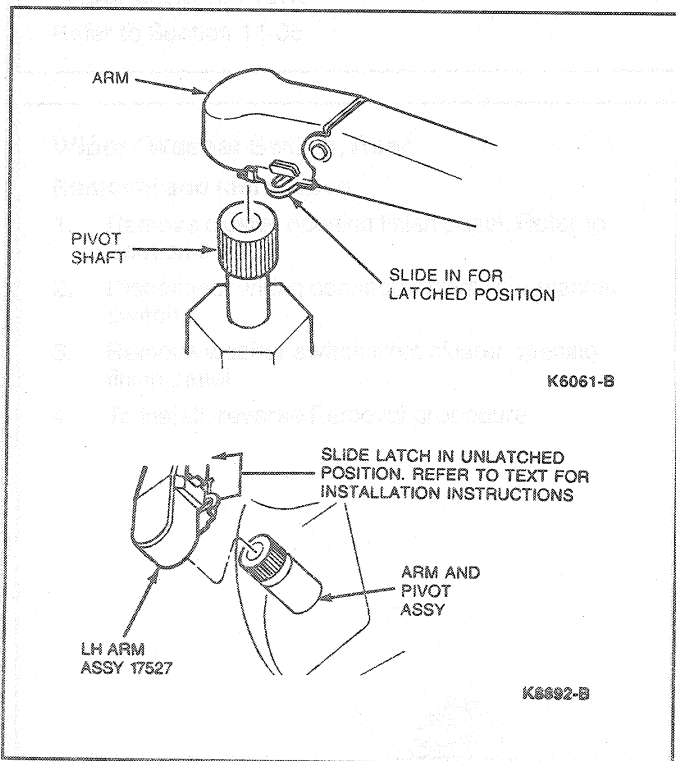

REMOVAL AND INSTALLATION (Continued)

Installation Specifications

K18624-A

Item	Part Number	Description
1	018A14	Cowl Vent Screen Assy
2	17526	Arm Assy

Item	Part Number	Description
3	—	Top Surface
4	—	Park Surface

(Continued)

Wiper Blades

Trico Wiper Blade/Element

To remove and install blade assembly, refer to the following illustration.