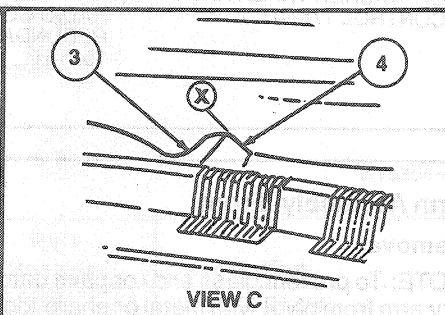

REMOVAL AND INSTALLATION (Continued)

Installation Specifications

K18624-A

Item	Part Number	Description
1	018A14	Cowl Vent Screen Assy
2	17526	Arm Assy

Item	Part Number	Description
3	—	Top Surface
4	—	Park Surface

(Continued)

Wiper Blades

Trico Wiper Blade/Element

To remove and install blade assembly, refer to the following illustration.