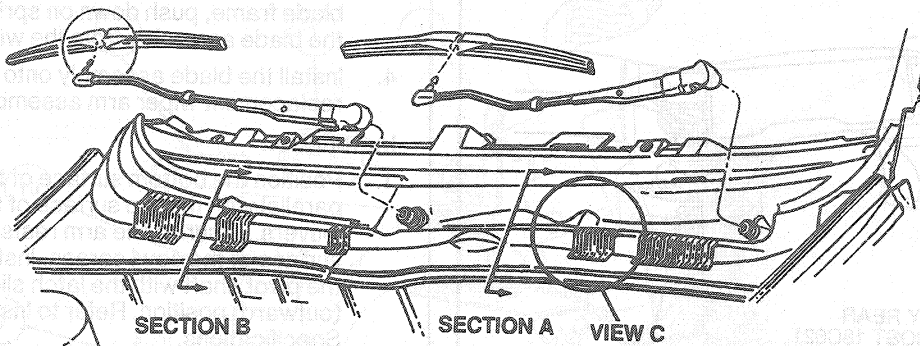

REMOVAL AND INSTALLATION (Continued)

Installation Specifications

K18624-A

Item	Part Number	Description
1	018A14	Cowl Vent Screen Assy
2	17526	Arm Assy

Item	Part Number	Description
3	—	Top Surface
4	—	Park Surface

(Continued)

Wiper Blades

Trico Wiper Blade/Element

To remove and install blade assembly, refer to the following illustration.