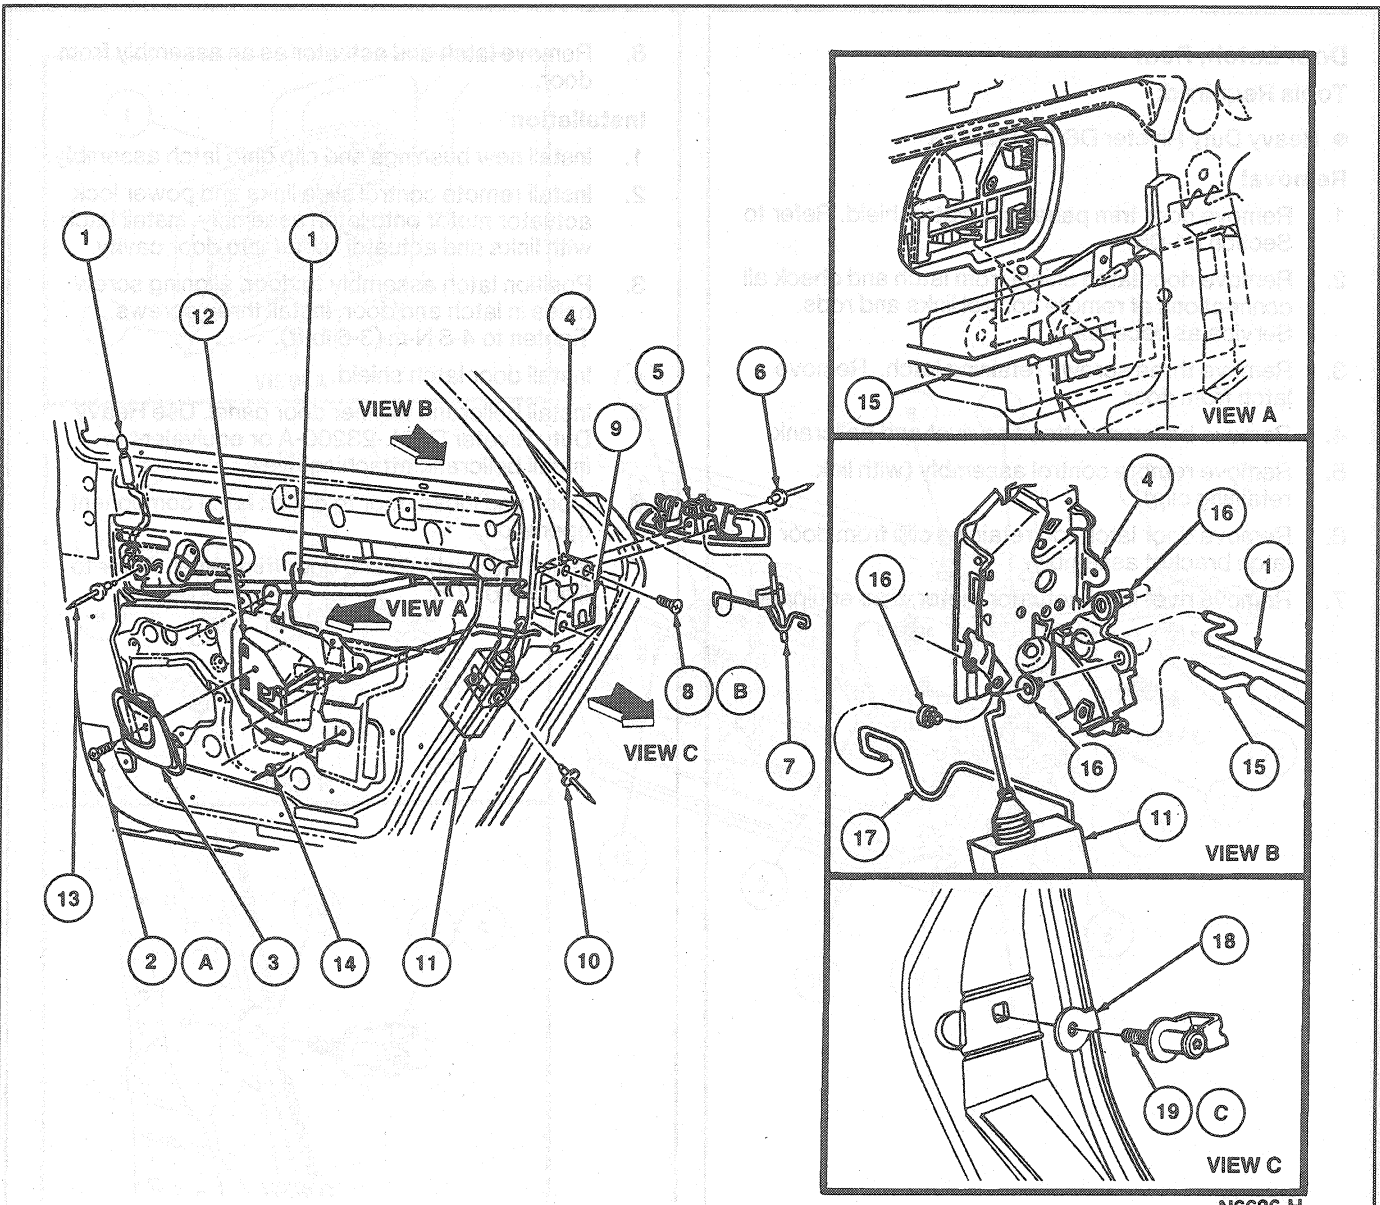

REMOVAL AND INSTALLATION (Continued)

N6636-H

Item	Part Number	Description
1	264B14	Button and Link Assy
2A	N610128-S2	Screw
3	21818	Remote Control Assy
4	26412	Latch Assy
5	26600	Outside Handle
6	391255-S102	Rivet (2 Req'd)
7	26596	Link
8B	N805653-S100	Screw (3 Req'd)
9	219860	Door Lock Decal
10	N805995-S100	Rivet
11	26594	Power Latch Actuator
12	266A22	Bracket

(Continued)

Item	Part Number	Description
13	N802034-SG	Rivet
14	385189-S	Rivet (4 Req'd Each Door)
15	26414	Link Assy
16	386656-S	Bushing
17	26596	Rod
18	N804243-S	Shim (1 Req'd Each Side)
19C	21982	Door Latch Striker Assy
A		Tighten to 7-11 N·m (5-8 Lb·Ft)
B		Tighten to 4-8 N·m (3-6 Lb·Ft)
C		Tighten to 33-45 N·m (24-33 Lb·Ft)