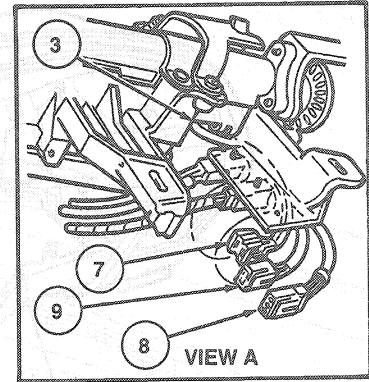

REMOVAL AND INSTALLATION (Continued)

K16874-A

Item	Part Number	Description
1	—	To Headlamp Dimmer and Windshield Wiper Switch
2	—	To Ignition Switch
3	14401	Wire Assy
4	—	Brake Interlock Solenoid

(Continued)

Item	Part Number	Description
5	3C529	Steering Column
6	—	To Turn Signal Switch
7	—	To Horn Switch
8	—	To Brake Interlock Solenoid
9	—	To Steering Column Air Bag Slip Ring