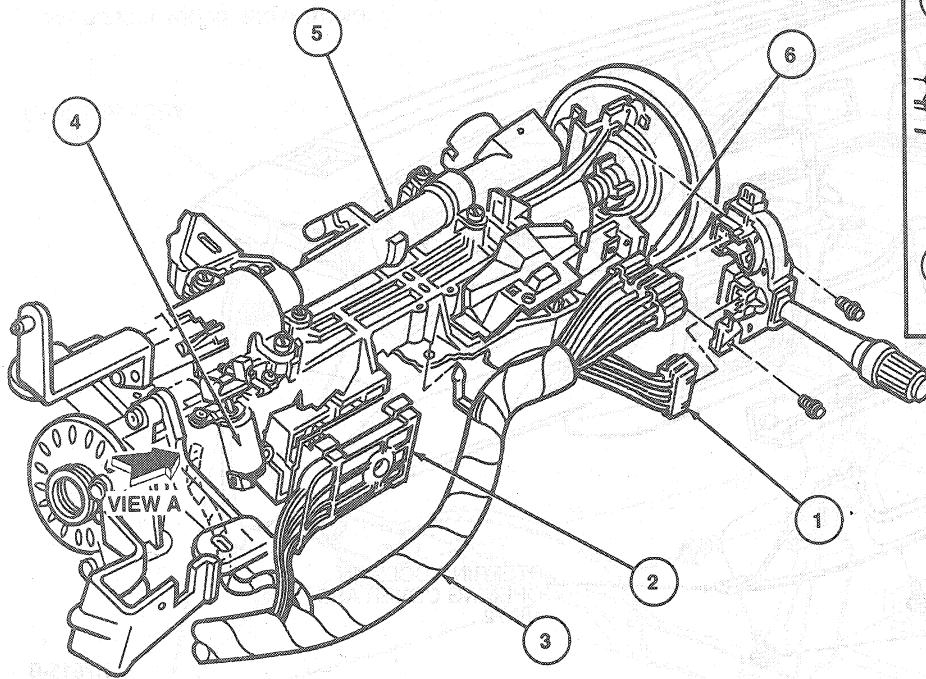

REMOVAL AND INSTALLATION (Continued)

K16874-A

Item	Part Number	Description
1	—	To Headlamp Dimmer and Windshield Wiper Switch
2	—	To Ignition Switch
3	14401	Wire Assy
4	—	Brake Interlock Solenoid

(Continued)

Item	Part Number	Description
5	3C529	Steering Column
6	—	To Turn Signal Switch
7	—	To Horn Switch
8	—	To Brake Interlock Solenoid
9	—	To Steering Column Air Bag Slip Ring