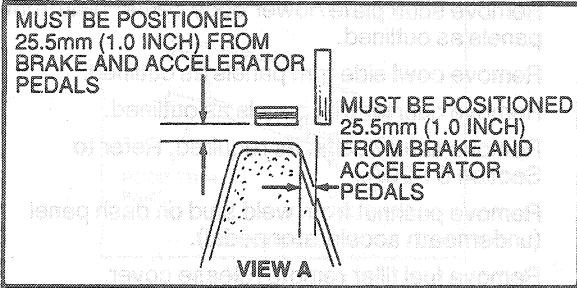

REMOVAL AND INSTALLATION (Continued)

(Continued)

Floor Mats

N8228-C

| Item | Part Number | Description                                   |
|------|-------------|---|
| 1    | 13005       | Front Floor Mat Assy                          |
| 2    | 13035       | Rear Floor Mat Assy                           |
| 3    | 61700       | Seat Track Assy                               |
| 4    | —           | Floor Mat Retainer, Part of 13000 Carpet Assy |