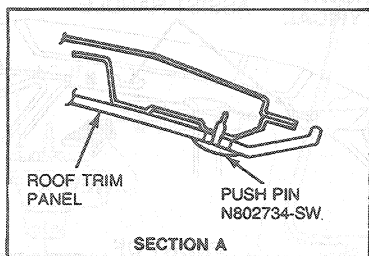

REMOVAL AND INSTALLATION (Continued)

Without Moon Roof
Sedan

With Moon Roof

R4344-E

Item	Part Number	Description
1	—	Roof Assy
2	51968	Roof Trim Panel (Headlining Assy)
3	52124	Retainer Assy
4	—	Roof Sliding Panel Housing
5	—	Roof Opening Panel