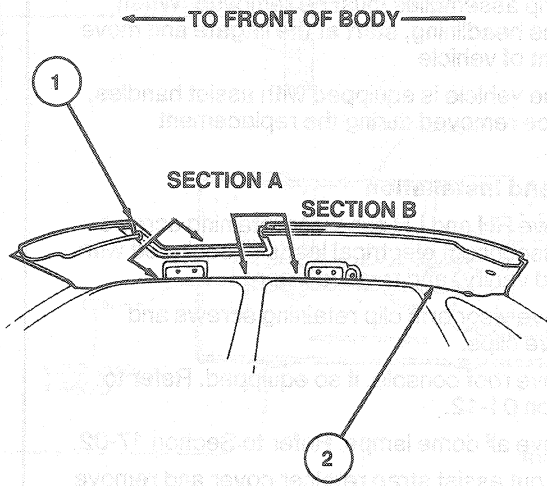

REMOVAL AND INSTALLATION (Continued)

Without Moon Roof
Sedan

With Moon Roof

R4344-E

Item	Part Number	Description
1	—	Roof Assy
2	51968	Roof Trim Panel (Headlining Assy)
3	52124	Retainer Assy
4	—	Roof Sliding Panel Housing
5	—	Roof Opening Panel