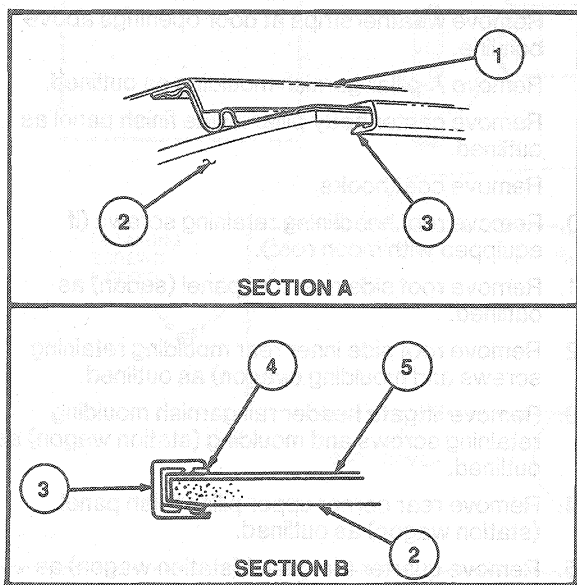

REMOVAL AND INSTALLATION (Continued)

Without Moon Roof
Sedan

With Moon Roof

R4344-E

Item	Part Number	Description
1	—	Roof Assy
2	51968	Roof Trim Panel (Headlining Assy)
3	52124	Retainer Assy
4	—	Roof Sliding Panel Housing
5	—	Roof Opening Panel