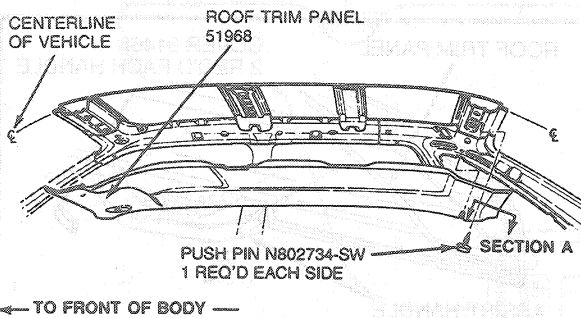

REMOVAL AND INSTALLATION (Continued)

Without Moon Roof
Sedan

With Moon Roof

R4344-E

Item	Part Number	Description
1	—	Roof Assy
2	51968	Roof Trim Panel (Headlining Assy)
3	52124	Retainer Assy
4	—	Roof Sliding Panel Housing
5	—	Roof Opening Panel