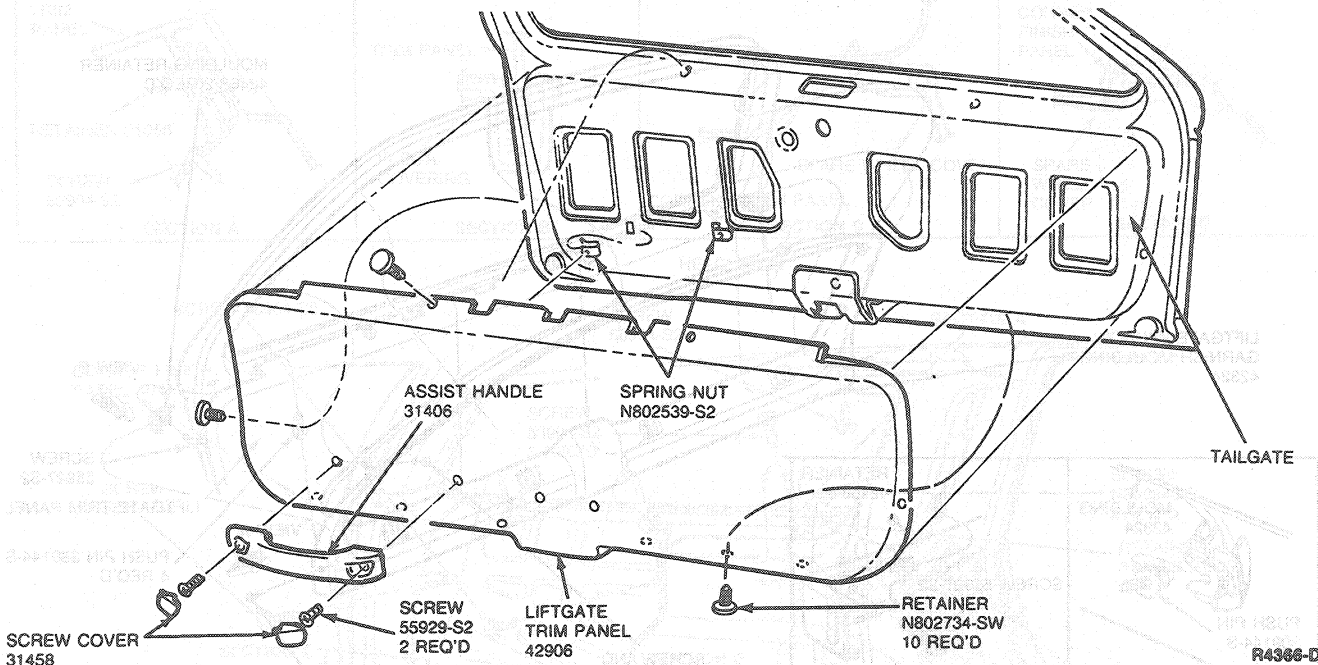

REMOVAL AND INSTALLATION (Continued)

5. To install, reverse Removal procedure. Replace any bent or damaged push pins.

R4366-D

Trim Panel, Luggage Compartment

Remove and install luggage compartment trim as shown.

LUGGAGE COMPARTMENT DECK LID SCUFF PLATE 42624

SABLE SHOWN TAURUS TYPICAL

R7601-A