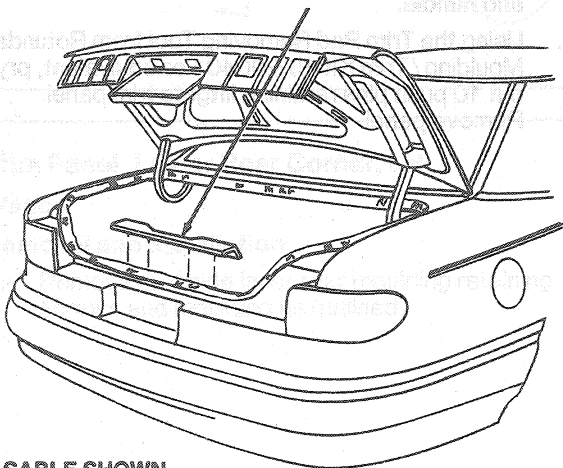

REMOVAL AND INSTALLATION (Continued)

5. To install, reverse Removal procedure. Replace any bent or damaged push pins.

R4366-D

Trim Panel, Luggage Compartment

Remove and install luggage compartment trim as shown.

LUGGAGE COMPARTMENT DECK LID SCUFF PLATE 42624

SABLE SHOWN TAURUS TYPICAL

R7601-A