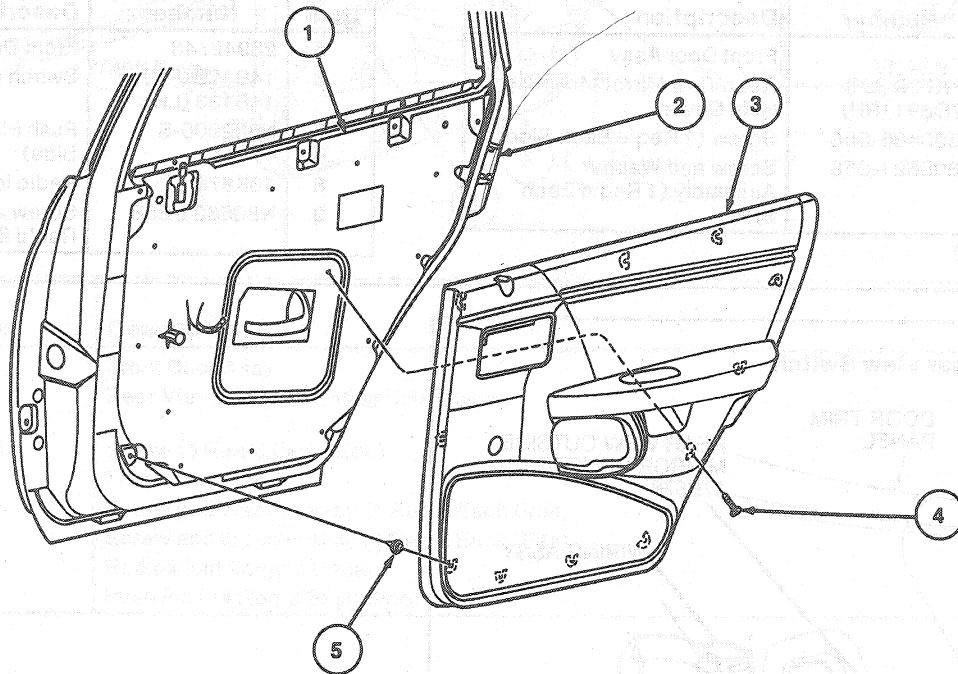

POWER WINDOW AND LOCKS 14B132

SCREW N800708-S2 3 REQ'D

FRONT OF VEHICLE

PASSENGER SIDE FRONT

SCREW N803247-S58 2 REQ'D

N9306-A

Door, Rear

R7605-A