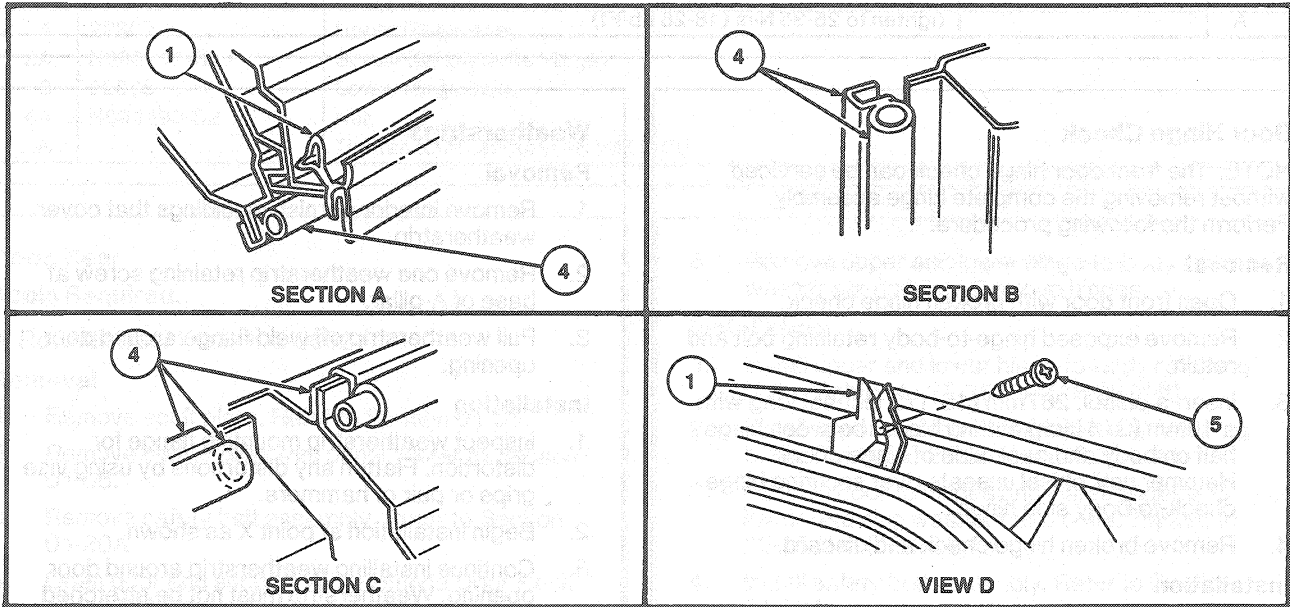

REMOVAL AND INSTALLATION (Continued)

REMOVAL AND INSTALLATION (Continued)

N6560-E

Item	Part Number	Description
1	51222	Door Opening Weatherstrip Upper
2	ESA-M2G140-A1	Adhesive
3	253A10	Door Weatherstrip
4	20708	Door Weatherstrip
5	55927-S55	Screw (1 Req'd Each Side)