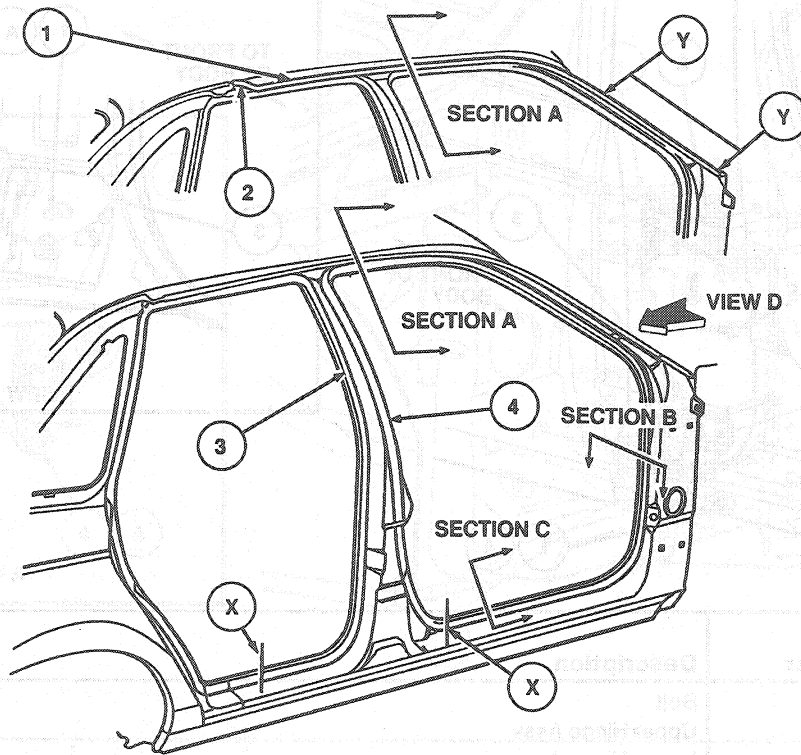

REMOVAL AND INSTALLATION (Continued)

REMOVAL AND INSTALLATION (Continued)

N6560-E

Item	Part Number	Description
1	51222	Door Opening Weatherstrip Upper
2	ESA-M2G140-A1	Adhesive
3	253A10	Door Weatherstrip
4	20708	Door Weatherstrip
5	55927-S55	Screw (1 Req'd Each Side)