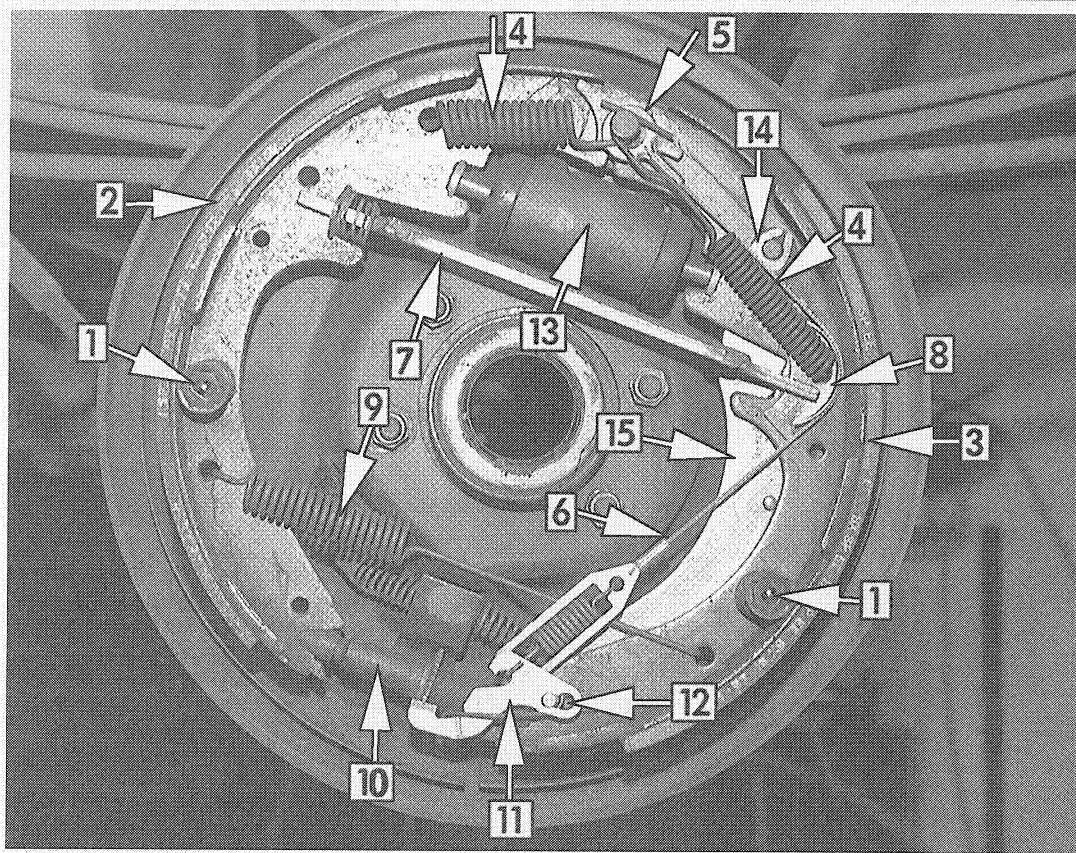

### REAR DRUM BRAKE COMPONENTS

1. Shoe hold-down spring and retainer
2. Primary brake shoe
3. Secondary brake shoe
4. Brake shoe retracting springs
5. Anchor pin guide plate
6. Shoe adjusting lever cable
7. Parking brake strut
8. Shoe adjusting lever cable guide
9. Brake shoe adjusting screw spring
10. Brake adjuster screw
11. Brake shoe adjusting lever
12. Adjusting lever return spring
13. Wheel cylinder
14. Parking brake lever retaining clip
15. Parking brake lever