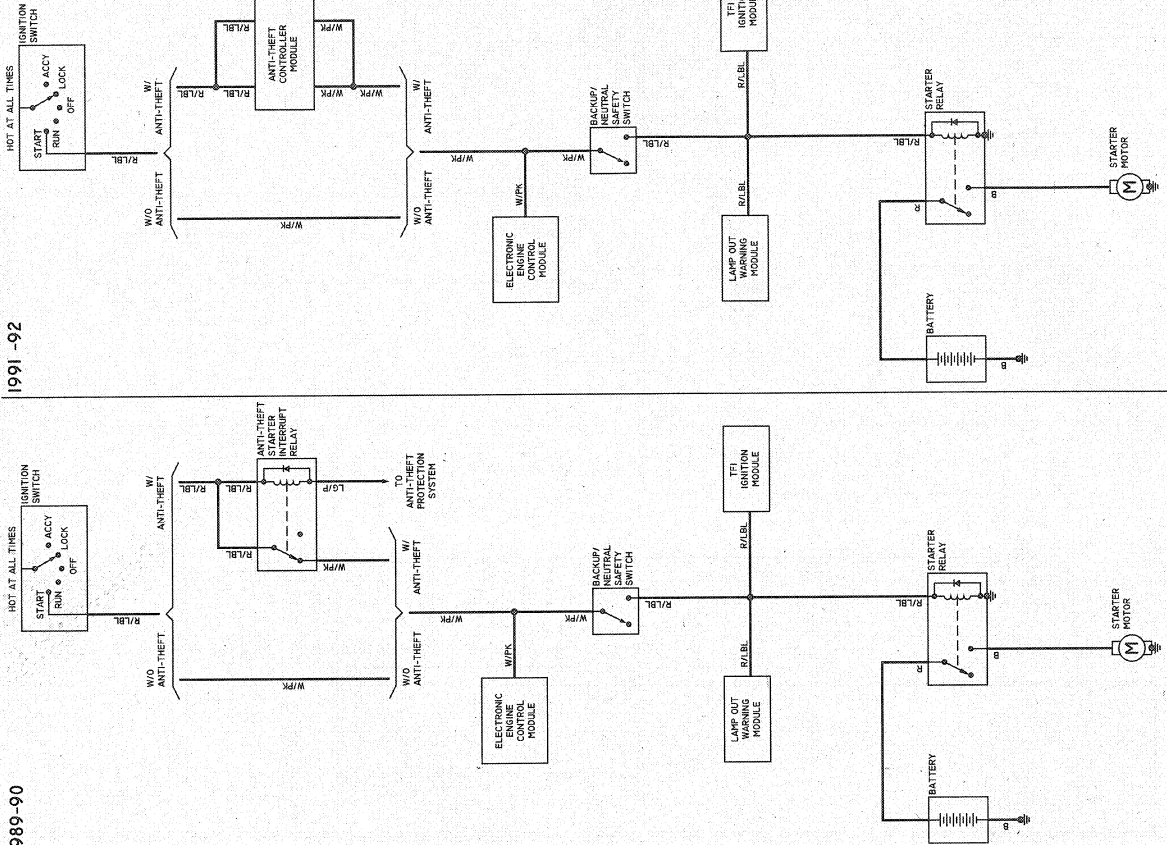

93146301

1989-92 MARK VII CHASSIS SCHEMATICS

1991-92

1989-90

1995-00 CONTINENTAL CHASSIS SCHEMATIC

1995-00

HOT AT ALL TIMES

HOT IN R/R OR START

HOT AT ALL TIMES

DIAGRAM 27

93146337

DIAGRAM 28