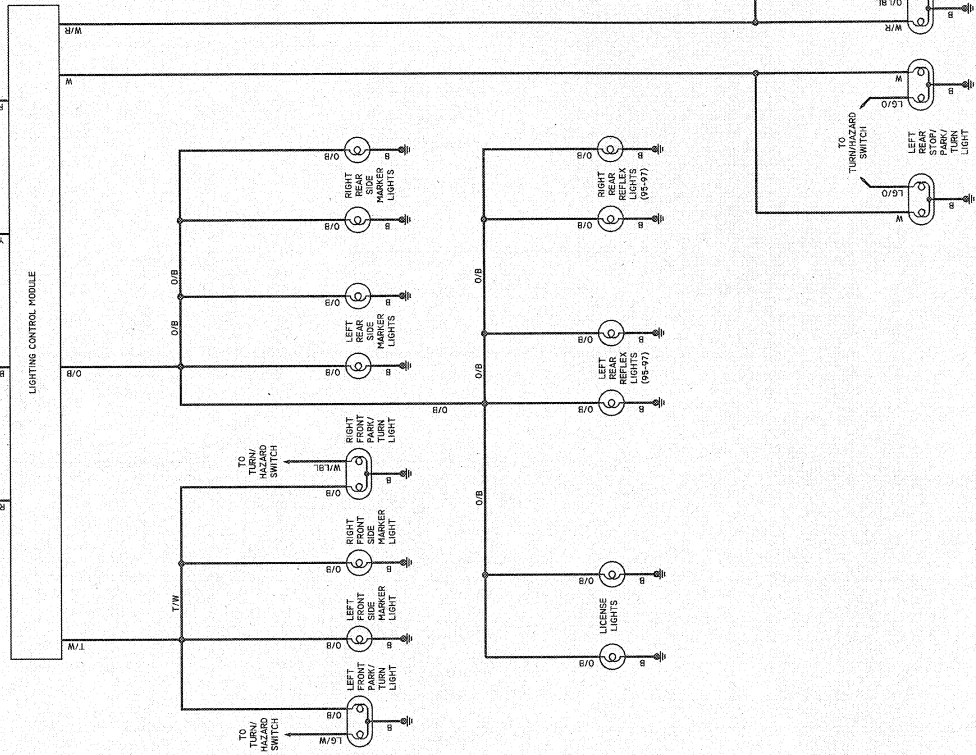

93146538

1995-00 CONTINENTAL CHASSIS SCHEMATIC

1995-00

DIAGRAM 24

1989-94 CONTINENTAL CHASSIS SCHEMATIC

1989-94

DIAGRAM 23

93146538