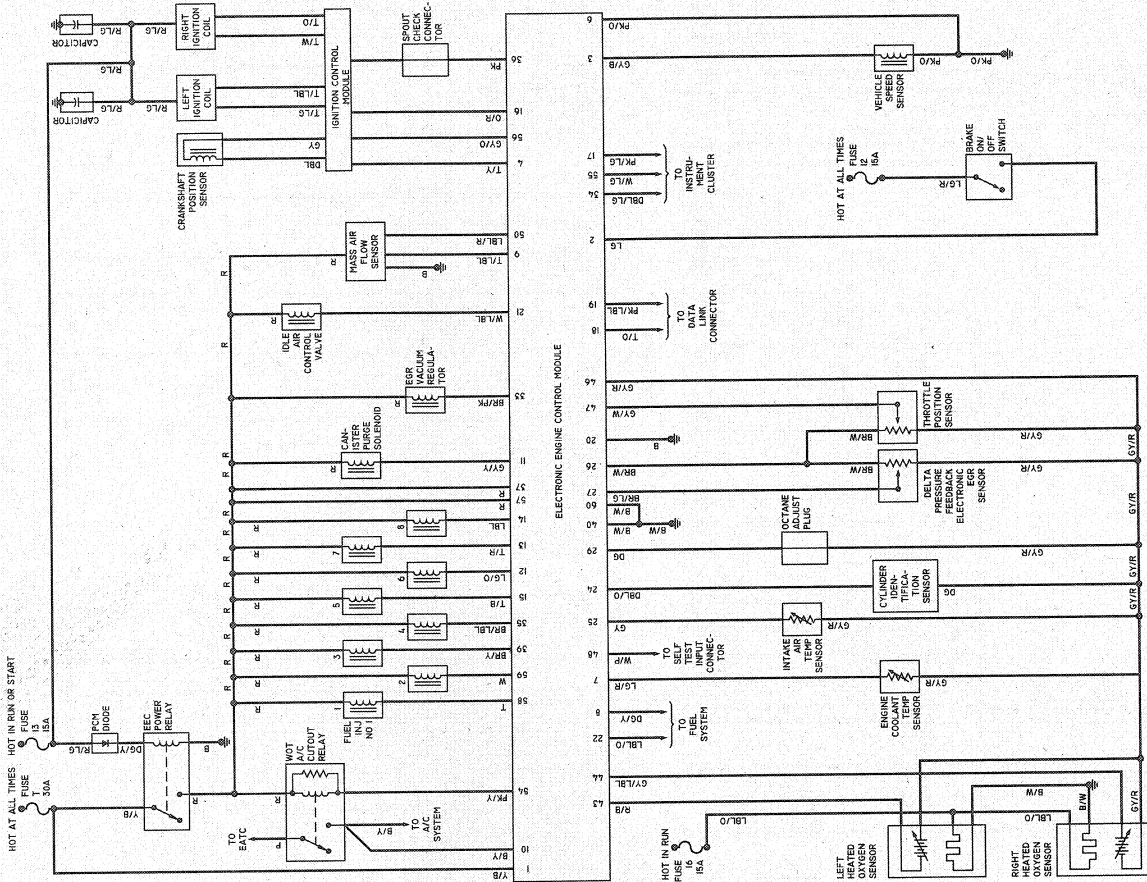

DIAGRAM 12

1991-94 TOWN CAR 4.6L ENGINE SCHEMATIC

DIAGRAM 11

1989-90 TOWN CAR (EEC IV) 5.0L ENGINE SCHEMATIC