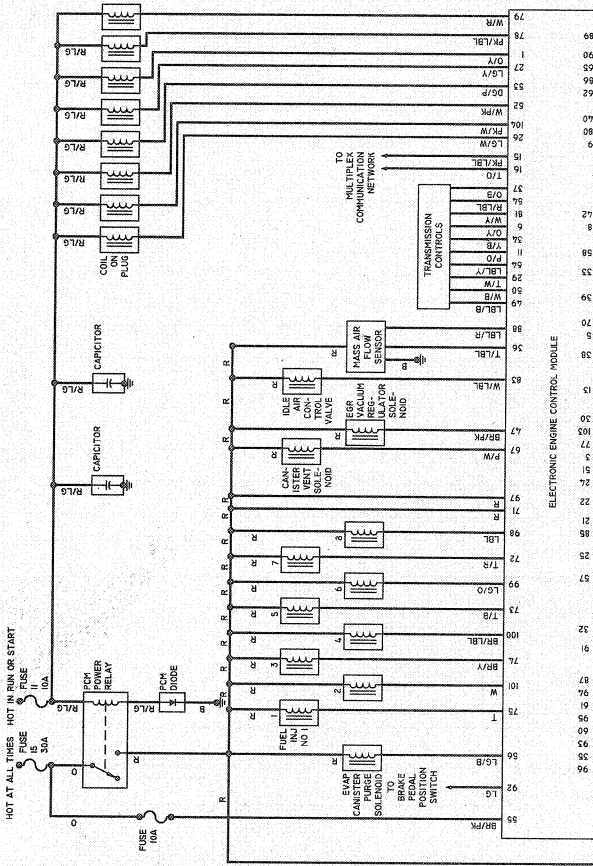

1998-00 MARK VIII 4.6L ENGINE SCHEMATIC

93146E13

DIAGRAM 10

1996-97 MARK VIII 4.6L ENGINE SCHEMATIC

93146E12

DIAGRAM 9