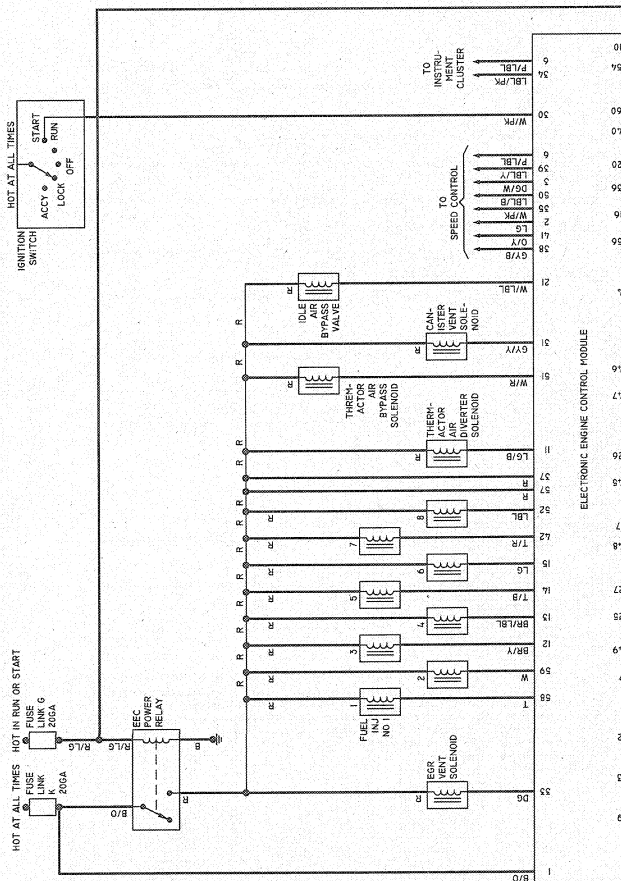

1993-95 MARK VIII 4.6L ENGINE SCHEMATIC

1989-92 MARK VII (EEC IV) 5.0L ENGINE SCHEMATIC

DIAGRAM 7

3314GE10

DIAGRAM 8

9314BE11