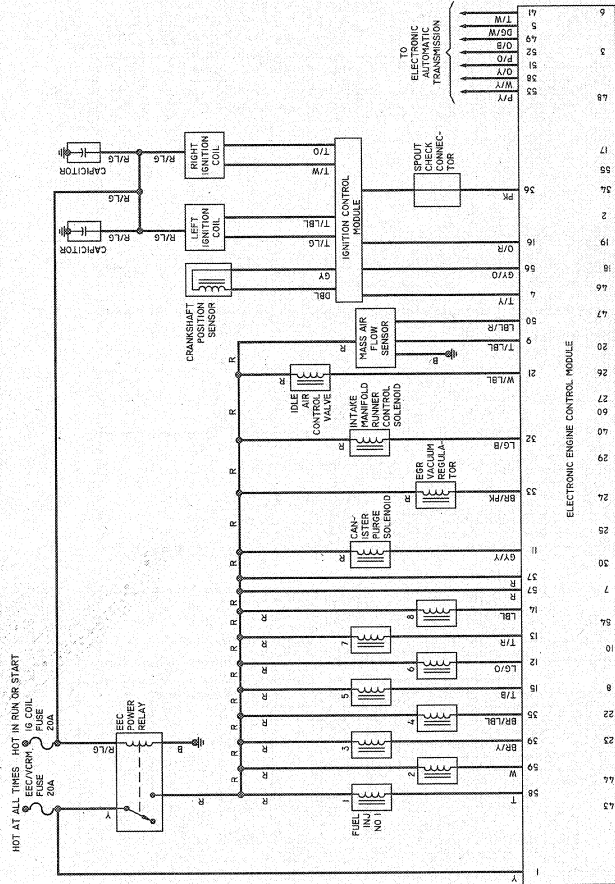

1993-95 MARK VIII 4.6L ENGINE SCHEMATIC

1989-92 MARK VII (EEC IV) 5.0L ENGINE SCHEMATIC

DIAGRAM 7

3314GE10

DIAGRAM 8

9314BE11