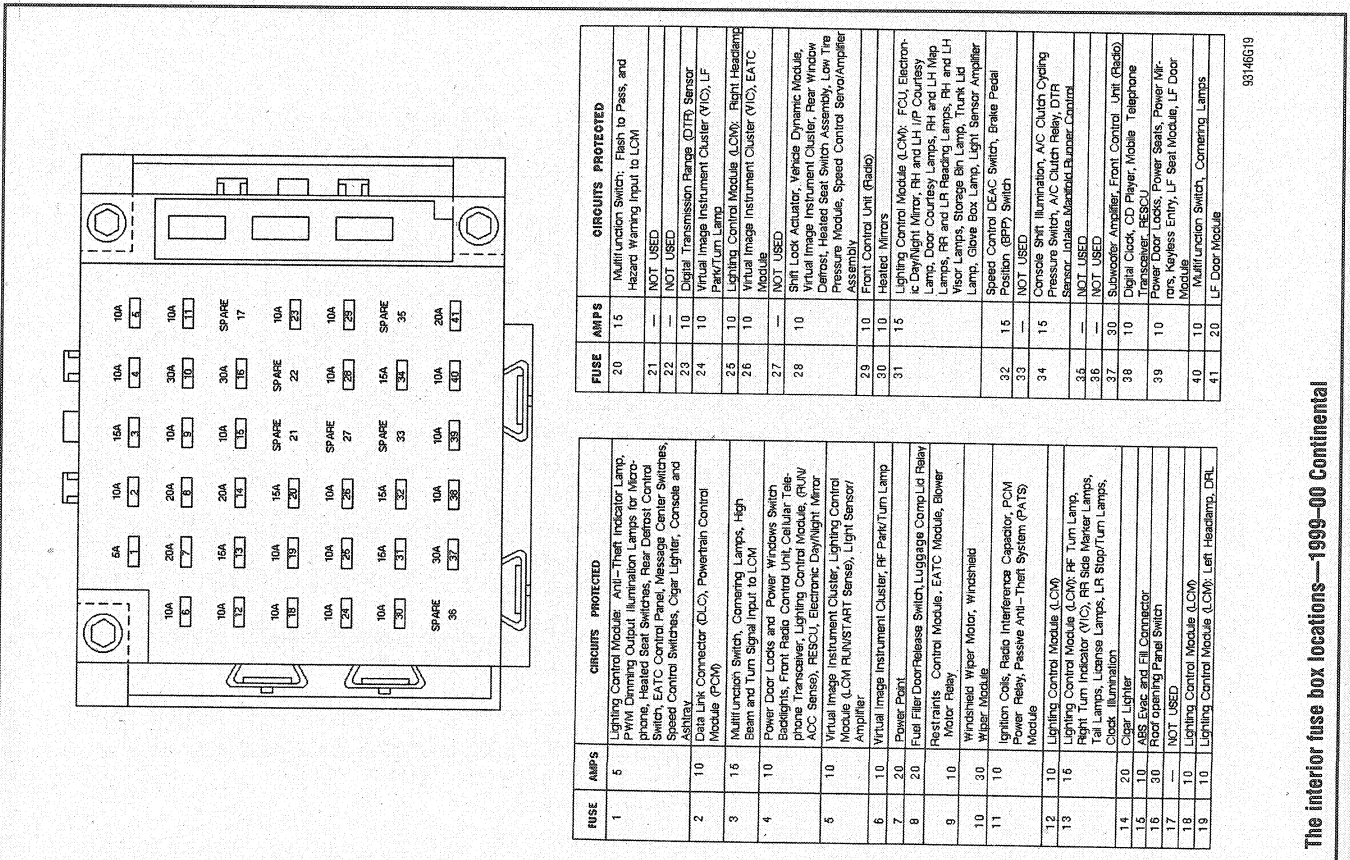

93146320

The engine compartment fuse box locations—1999-00 Continental

93146319

The interior fuse box locations—1999-00 Continental